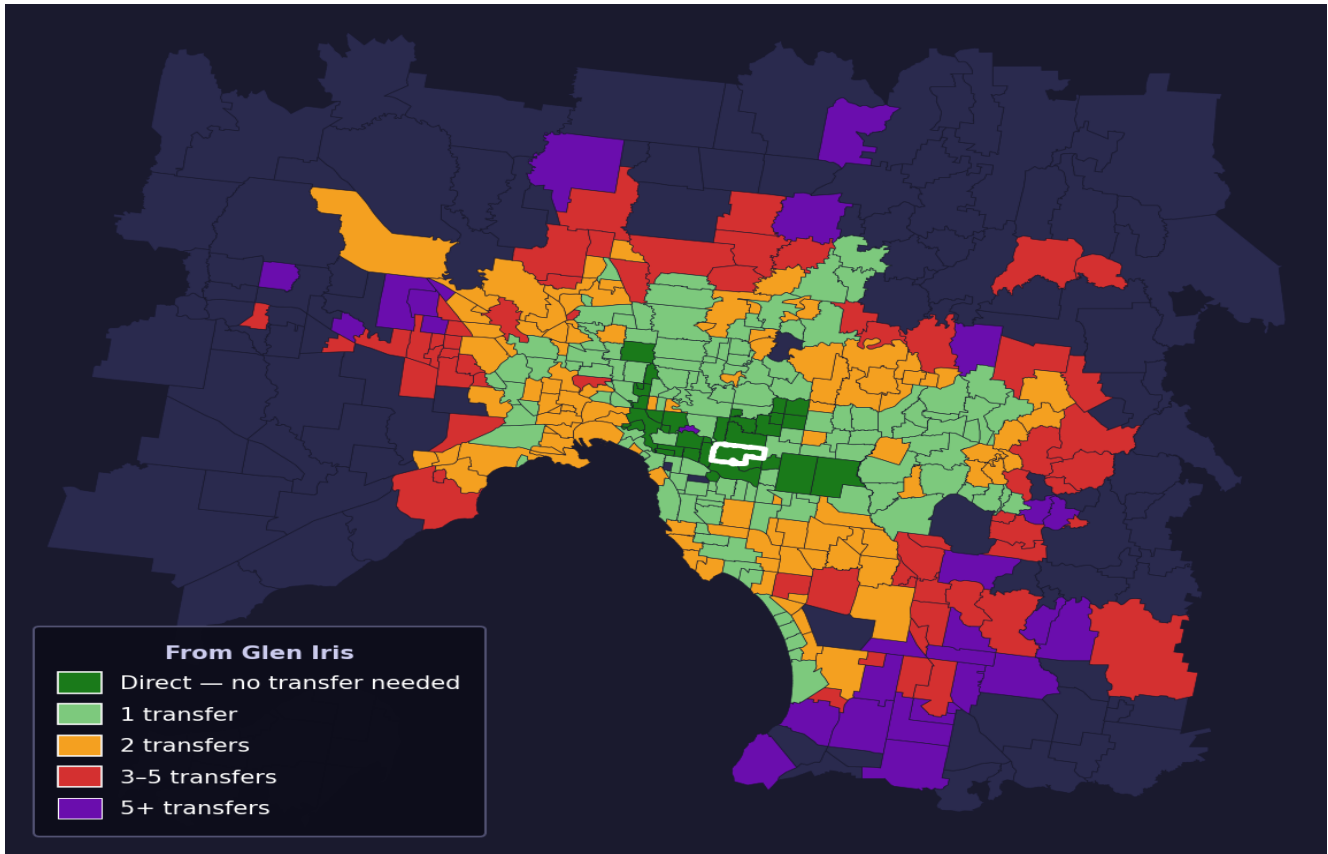

# Glen Iris

Rank #112 of 450 suburbs

<b>Composite</b> <b>70</b> <sub>/100</sub>	<b>Journey Quality</b> <b>80</b> <sub>/100</sub>	<b>Cost Efficiency</b> <b>44</b> <sub>/100</sub>	<b>Connectivity</b> <b>76</b> <sub>/100</sub>
---	---	---	--

Direct (0 transfers)	32 of 450
1 transfer	130 of 450
2 transfers	104 of 450
3-5 transfers	62 of 450
5+ transfers	121 of 450

Destination	Time	Single Trip	Weekly
Melbourne CBD	40 min	\$3.81	\$38.14/wk
Frankston	102 min	\$6.93	\$57.00/wk
Melbourne Airport	108 min	\$6.44	
Box Hill	59 min	\$4.90	\$48.98/wk
Dandenong	96 min	\$6.62	\$57.00/wk