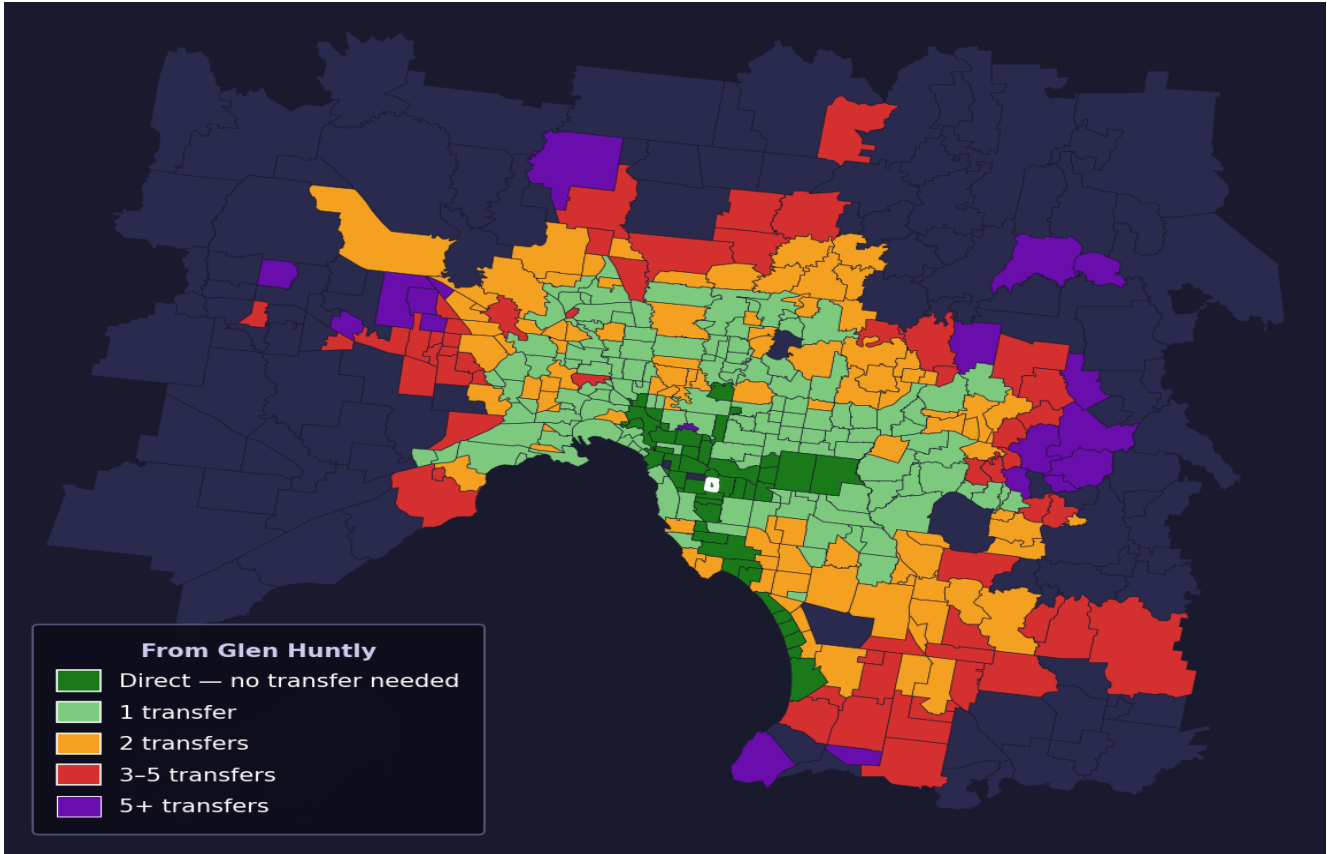

Glen Huntly

Rank #99 of 450 suburbs

Composite 71 _{/100}	Journey Quality 75 _{/100}	Cost Efficiency 50 _{/100}	Connectivity 81 _{/100}
---	---	---	--

Direct (0 transfers)	46 of 450
1 transfer	137 of 450
2 transfers	98 of 450
3-5 transfers	58 of 450
5+ transfers	110 of 450

Destination	Time	Single Trip	Weekly
Melbourne CBD	47 min	\$4.03	\$40.30/wk
Frankston	52 min	\$4.34	\$43.40/wk
Melbourne Airport	125 min	\$6.37	
Box Hill	91 min	\$5.31	\$53.10/wk
Dandenong	92 min	\$5.29	\$52.90/wk