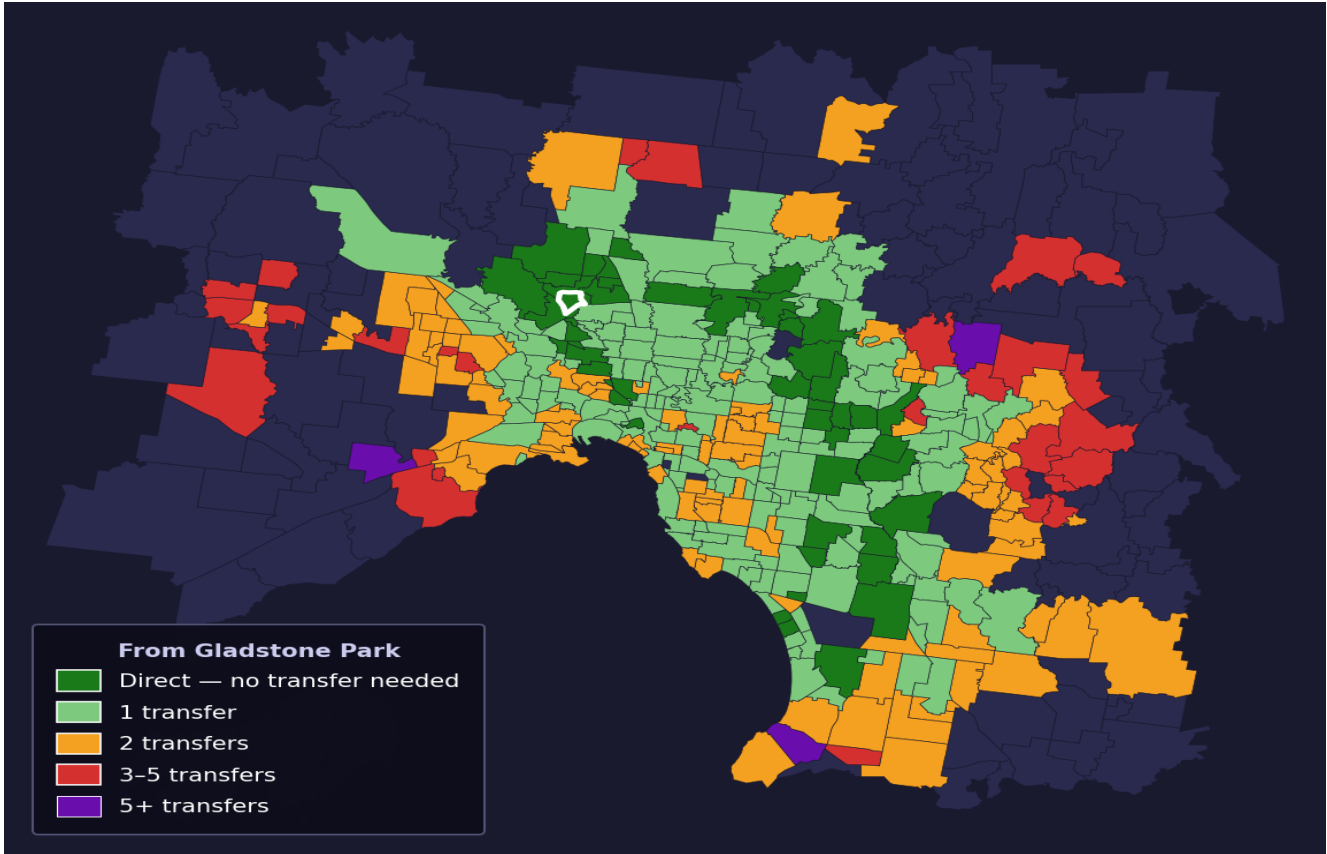

Gladstone Park

Rank #192 of 450 suburbs

Composite 66 /100	Journey Quality 50 /100	Cost Efficiency 62 /100	Connectivity 91 /100
------------------------------------	--	--	---------------------------------------

Direct (0 transfers)	52 of 450
1 transfer	177 of 450
2 transfers	105 of 450
3-5 transfers	30 of 450
5+ transfers	85 of 450

Destination	Time	Single Trip	Weekly
Melbourne CBD	80 min	\$5.17	\$51.70/wk
Frankston	156 min	\$8.22	\$57.00/wk
Melbourne Airport	41 min	\$3.14	
Box Hill	118 min	\$5.17	\$51.70/wk
Dandenong	146 min	\$6.93	\$57.00/wk