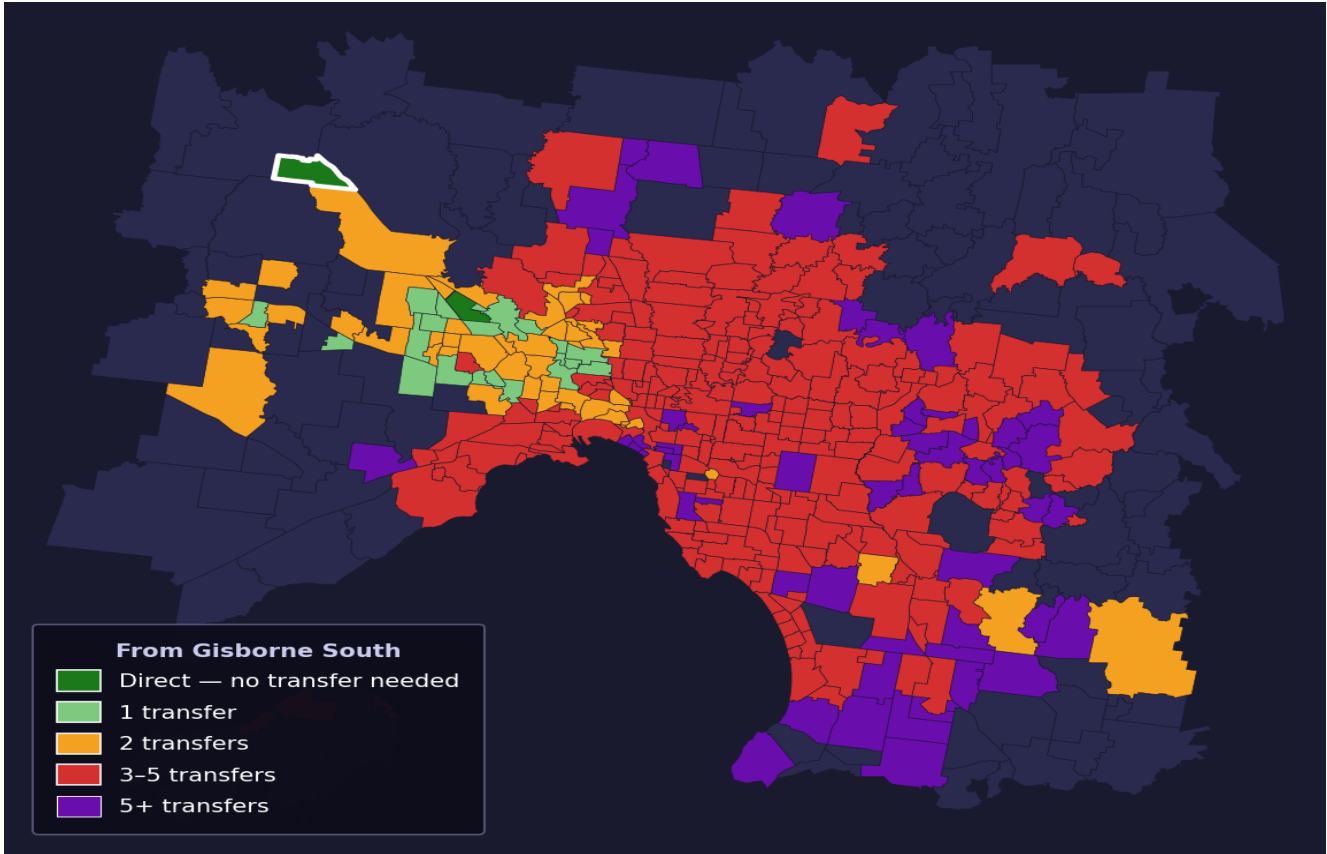

# Gisborne South

Rank #327 of 450 suburbs

<b>Composite</b> <b>54</b> /100	<b>Journey Quality</b> <b>44</b> /100	<b>Cost Efficiency</b> <b>76</b> /100	<b>Connectivity</b> <b>50</b> /100
------------------------------------	--	--	---------------------------------------

Direct (0 transfers)	1 of 450
1 transfer	21 of 450
2 transfers	48 of 450
3-5 transfers	244 of 450
5+ transfers	135 of 450

Destination	Time	Single Trip	Weekly
Melbourne CBD	89 min	\$3.81	\$36.39/wk
Frankston	161 min	\$7.53	\$53.67/wk
Melbourne Airport	105 min	\$6.38	
Box Hill	116 min	\$7.28	\$57.00/wk
Dandenong	145 min	\$6.72	\$48.19/wk