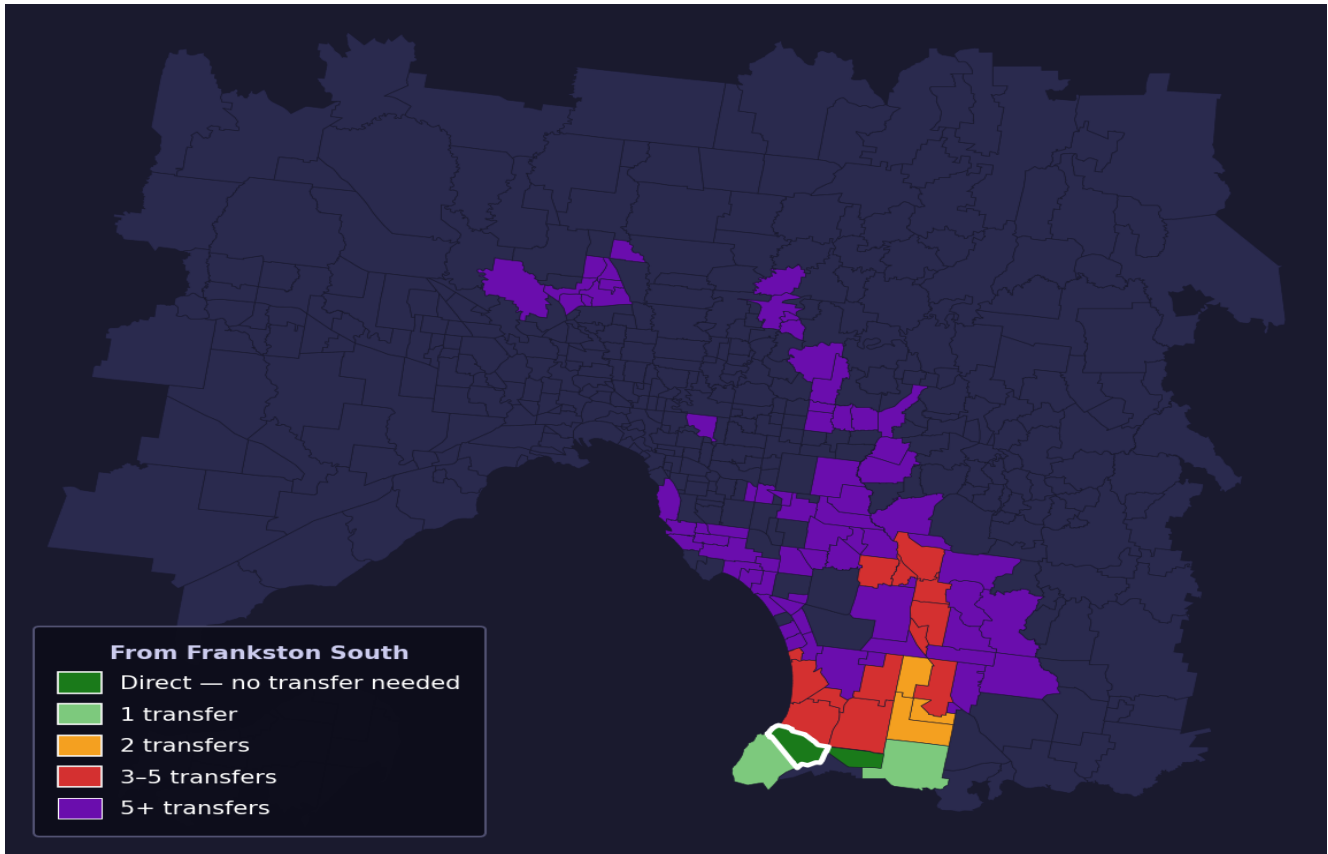

Frankston South

Rank #449 of 450 suburbs

Composite 31 /100	Journey Quality 31 /100	Cost Efficiency 69 /100	Connectivity 1 /100
------------------------------------	--	--	--------------------------------------

Direct (0 transfers)	1 of 450
1 transfer	2 of 450
2 transfers	3 of 450
3-5 transfers	13 of 450
5+ transfers	430 of 450

Destination	Time	Single Trip	Weekly
Melbourne CBD	107 min	\$6.93	\$57.00/wk
Frankston	26 min	\$3.14	\$31.40/wk
Melbourne Airport	160 min	\$8.96	
Box Hill	148 min	\$9.21	\$57.00/wk
Dandenong	76 min	\$5.17	\$51.70/wk