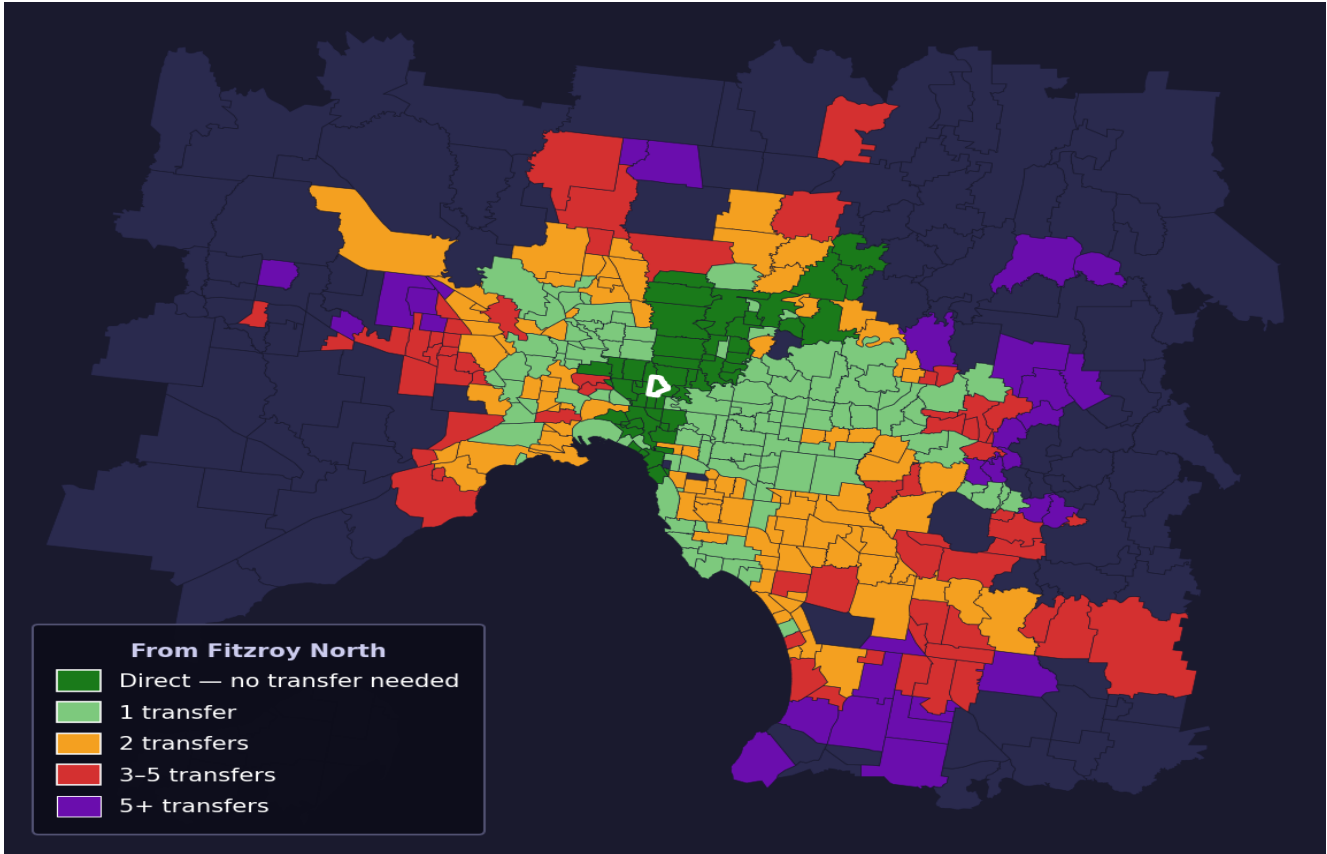

Fitzroy North

Rank #75 of 450 suburbs

Composite 72 _{/100}	Journey Quality 90 _{/100}	Cost Efficiency 32 _{/100}	Connectivity 77 _{/100}
---	---	---	--

Direct (0 transfers)	52 of 450
1 transfer	109 of 450
2 transfers	100 of 450
3-5 transfers	61 of 450
5+ transfers	127 of 450

Destination	Time	Single Trip	Weekly
Melbourne CBD	27 min	\$3.14	\$31.40/wk
Frankston	106 min	\$6.93	\$57.00/wk
Melbourne Airport	85 min	\$5.17	
Box Hill	62 min	\$4.73	\$47.30/wk
Dandenong	95 min	\$5.60	\$55.24/wk