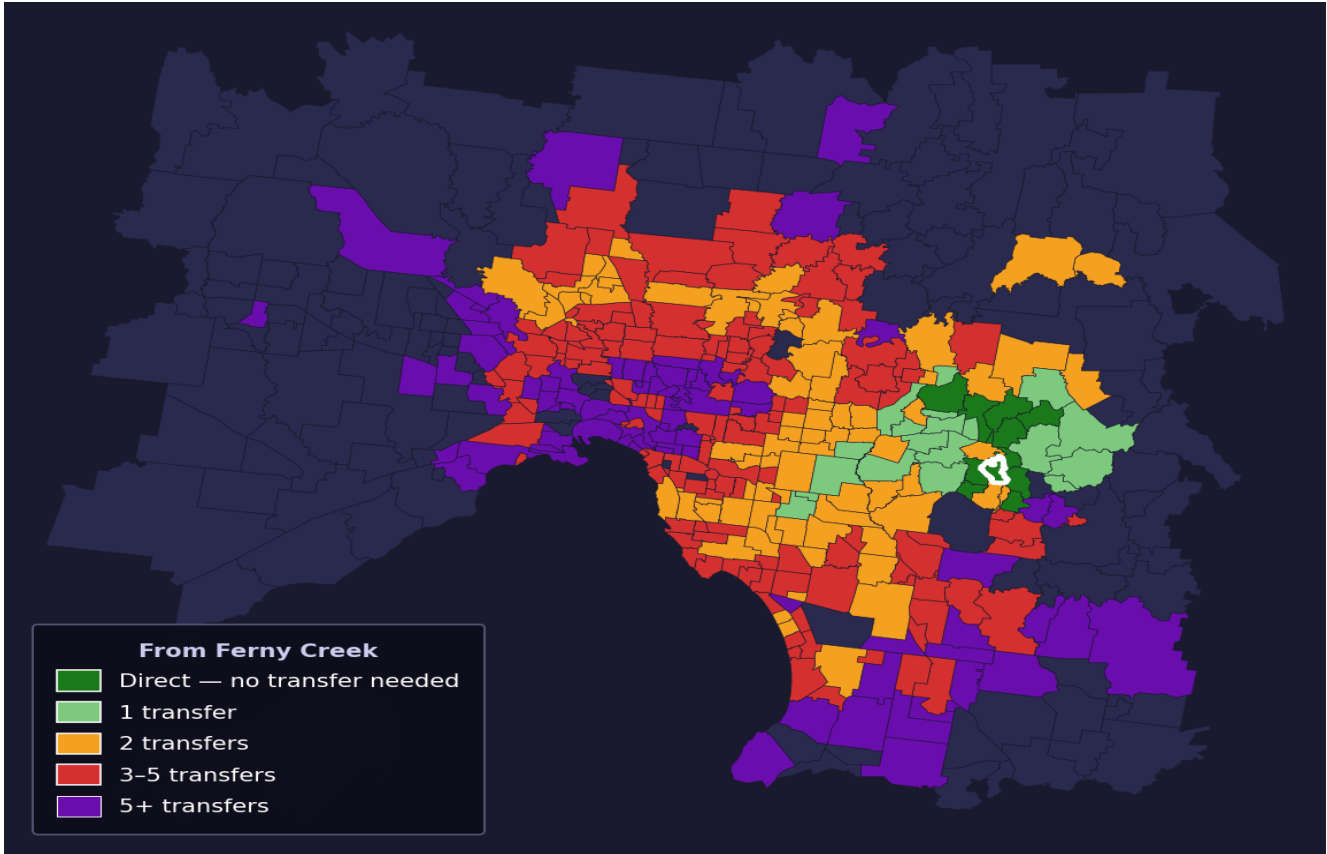

Ferny Creek

Rank #326 of 450 suburbs

Composite 54 /100	Journey Quality 48 /100	Cost Efficiency 74 /100	Connectivity 46 /100
------------------------------------	--	--	---------------------------------------

Direct (0 transfers)	10 of 450
1 transfer	19 of 450
2 transfers	77 of 450
3-5 transfers	143 of 450
5+ transfers	200 of 450

Destination	Time	Single Trip	Weekly
Melbourne CBD	84 min	\$3.73	\$36.82/wk
Frankston	135 min	\$5.73	\$56.44/wk
Melbourne Airport	152 min	\$6.07	
Box Hill	52 min	\$4.25	\$42.54/wk
Dandenong	99 min	\$5.73	\$56.44/wk