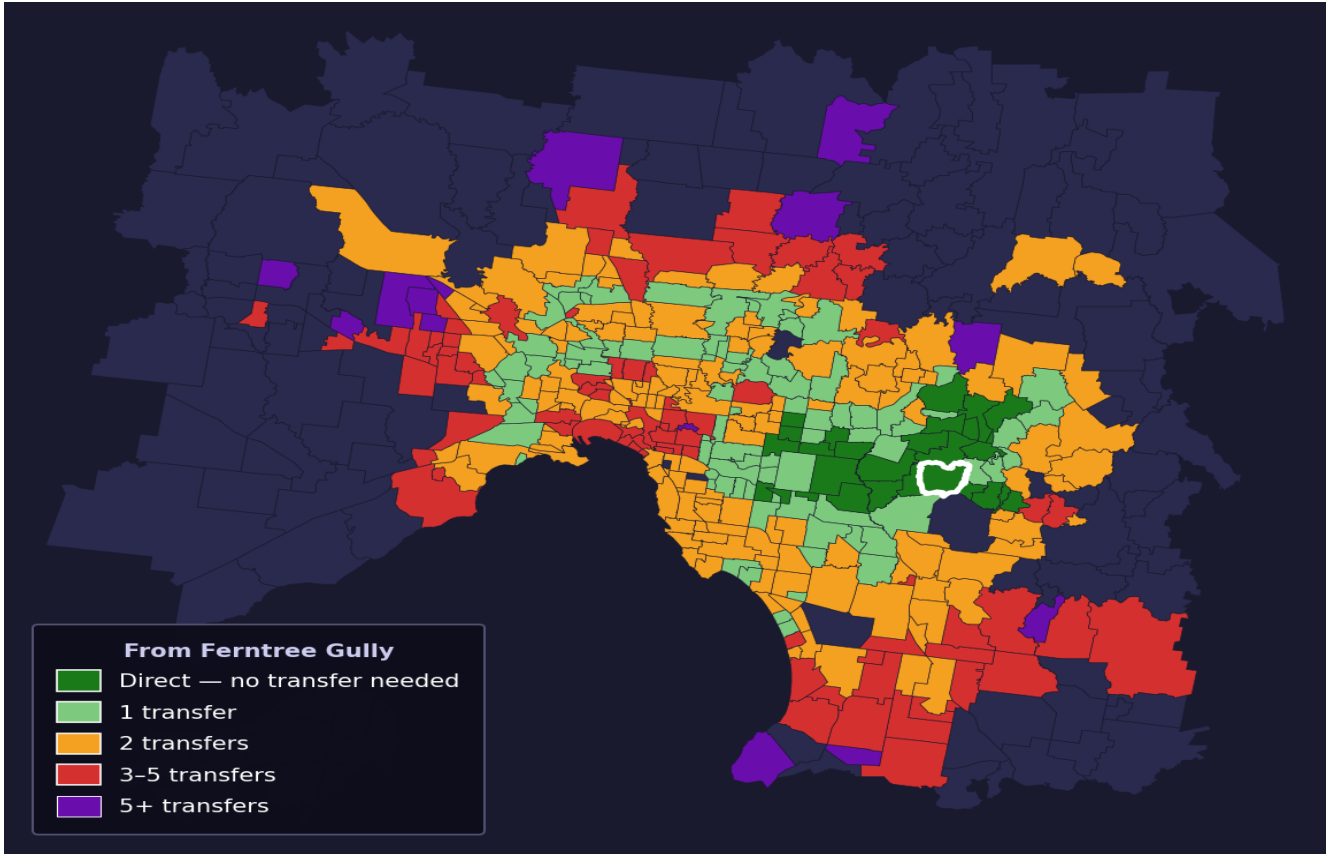

Ferntree Gully

Rank #220 of 450 suburbs

Composite 62 _{/100}	Journey Quality 51 _{/100}	Cost Efficiency 68 _{/100}	Connectivity 74 _{/100}
---	---	---	--

Direct (0 transfers)	26 of 450
1 transfer	88 of 450
2 transfers	153 of 450
3-5 transfers	77 of 450
5+ transfers	105 of 450

Destination	Time	Single Trip	Weekly
Melbourne CBD	79 min	\$4.34	\$43.40/wk
Frankston	130 min	\$5.79	\$57.00/wk
Melbourne Airport	147 min	\$6.68	
Box Hill	47 min	\$3.76	\$37.60/wk
Dandenong	94 min	\$5.79	\$57.00/wk