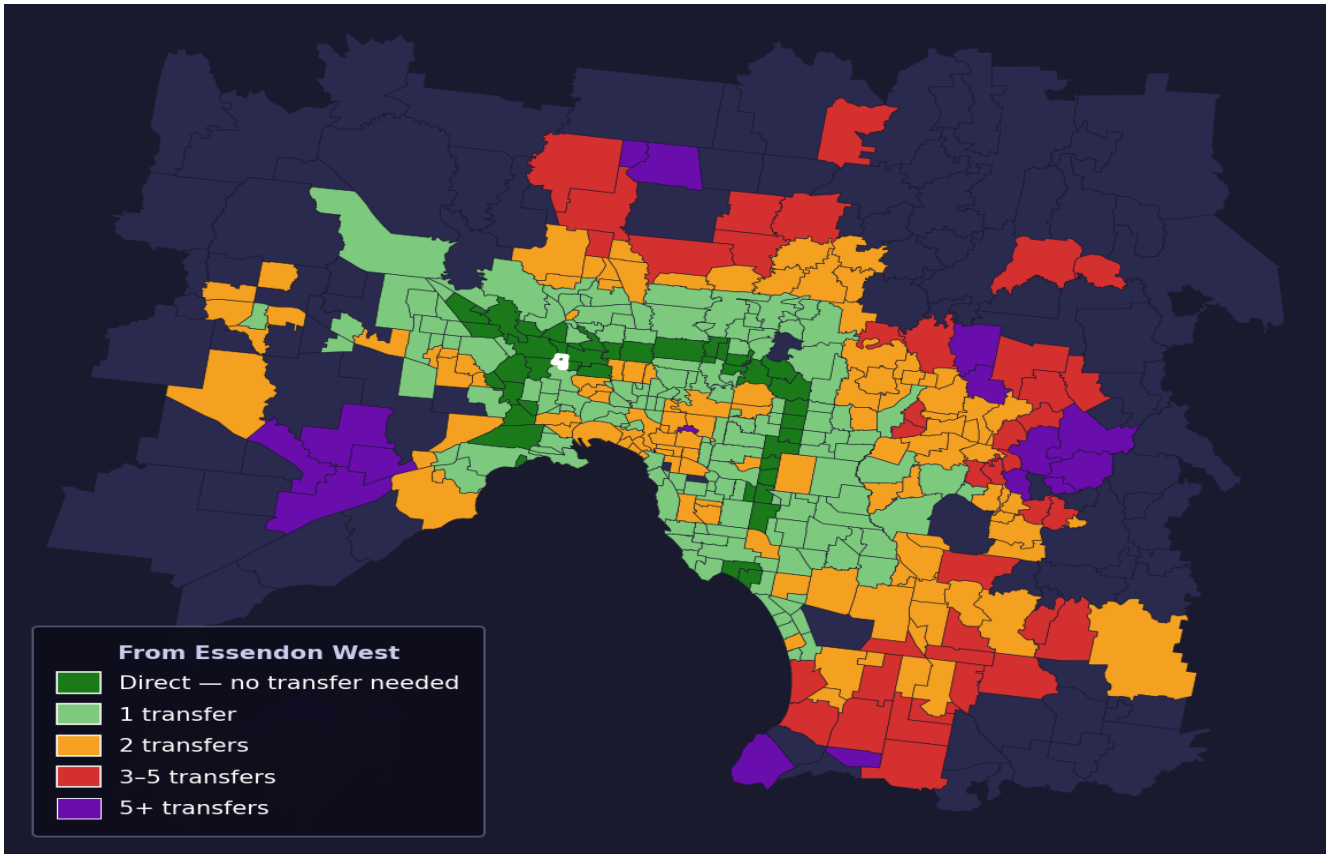

# Essendon West

Rank #206 of 450 suburbs

<b>Composite</b> <b>64</b> /100	<b>Journey Quality</b> <b>50</b> /100	<b>Cost Efficiency</b> <b>59</b> /100	<b>Connectivity</b> <b>86</b> /100
------------------------------------	--	--	---------------------------------------

Direct (0 transfers)	43 of 450
1 transfer	157 of 450
2 transfers	113 of 450
3-5 transfers	40 of 450
5+ transfers	96 of 450

Destination	Time	Single Trip	Weekly
Melbourne CBD	80 min	\$5.88	\$55.94/wk
Frankston	150 min	\$9.70	\$57.00/wk
Melbourne Airport	92 min	\$5.99	
Box Hill	91 min	\$4.03	\$40.30/wk
Dandenong	135 min	\$9.41	\$57.00/wk