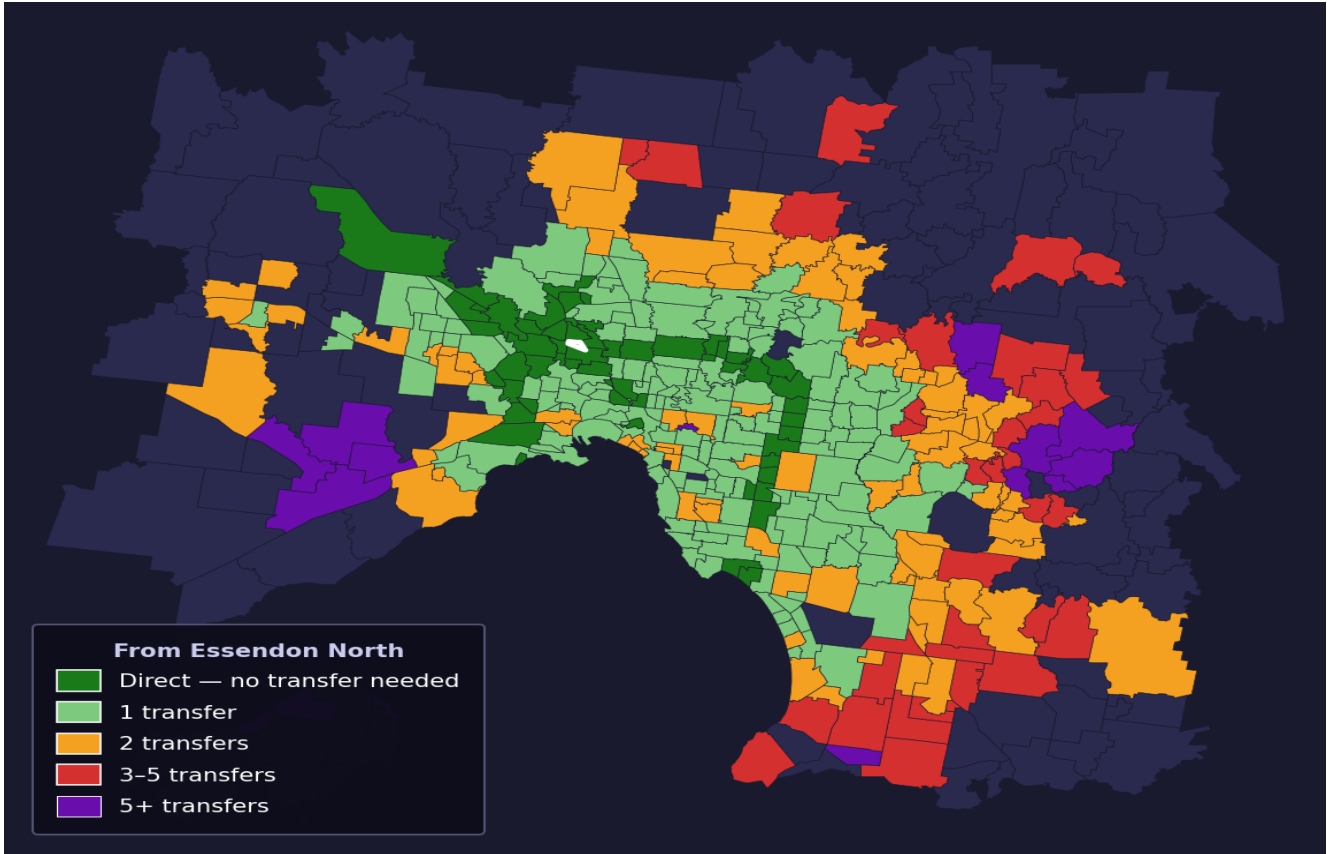

Essendon North

Rank #30 of 450 suburbs

Composite 74 _{/100}	Journey Quality 81 _{/100}	Cost Efficiency 40 _{/100}	Connectivity 91 _{/100}
---	---	---	--

Direct (0 transfers)	57 of 450
1 transfer	176 of 450
2 transfers	87 of 450
3-5 transfers	36 of 450
5+ transfers	93 of 450

Destination	Time	Single Trip	Weekly
Melbourne CBD	39 min	\$4.03	\$40.30/wk
Frankston	122 min	\$7.82	\$57.00/wk
Melbourne Airport	77 min	\$5.42	
Box Hill	80 min	\$5.44	\$53.66/wk
Dandenong	111 min	\$6.69	\$57.00/wk