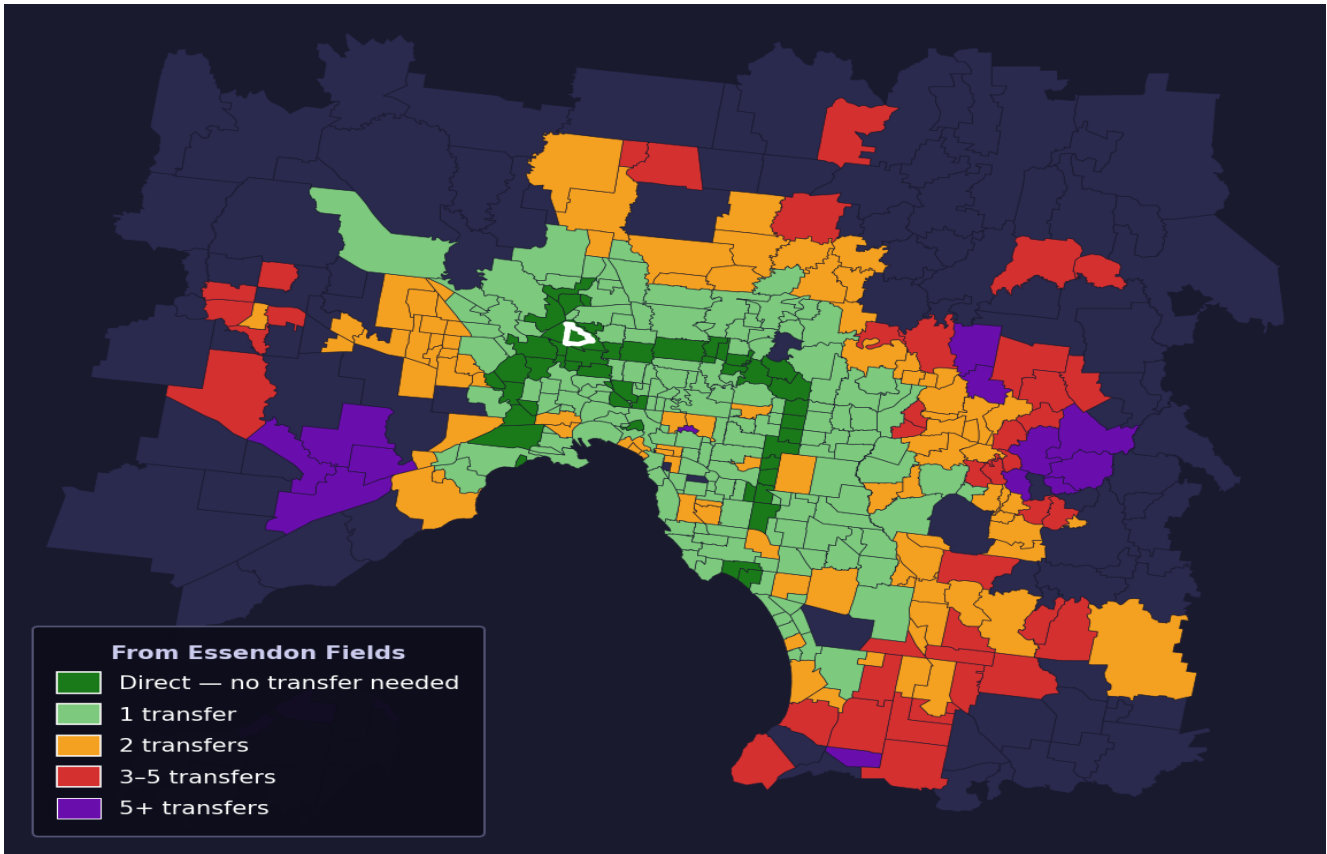

Essendon Fields

Rank #45 of 450 suburbs

Composite 73 _{/100}	Journey Quality 73 _{/100}	Cost Efficiency 53 _{/100}	Connectivity 89 _{/100}
---	---	---	--

Direct (0 transfers)	50 of 450
1 transfer	170 of 450
2 transfers	94 of 450
3-5 transfers	42 of 450
5+ transfers	93 of 450

Destination	Time	Single Trip	Weekly
Melbourne CBD	50 min	\$4.03	\$40.30/wk
Frankston	133 min	\$7.82	\$57.00/wk
Melbourne Airport	78 min	\$4.59	
Box Hill	90 min	\$5.79	\$57.00/wk
Dandenong	121 min	\$7.40	\$57.00/wk