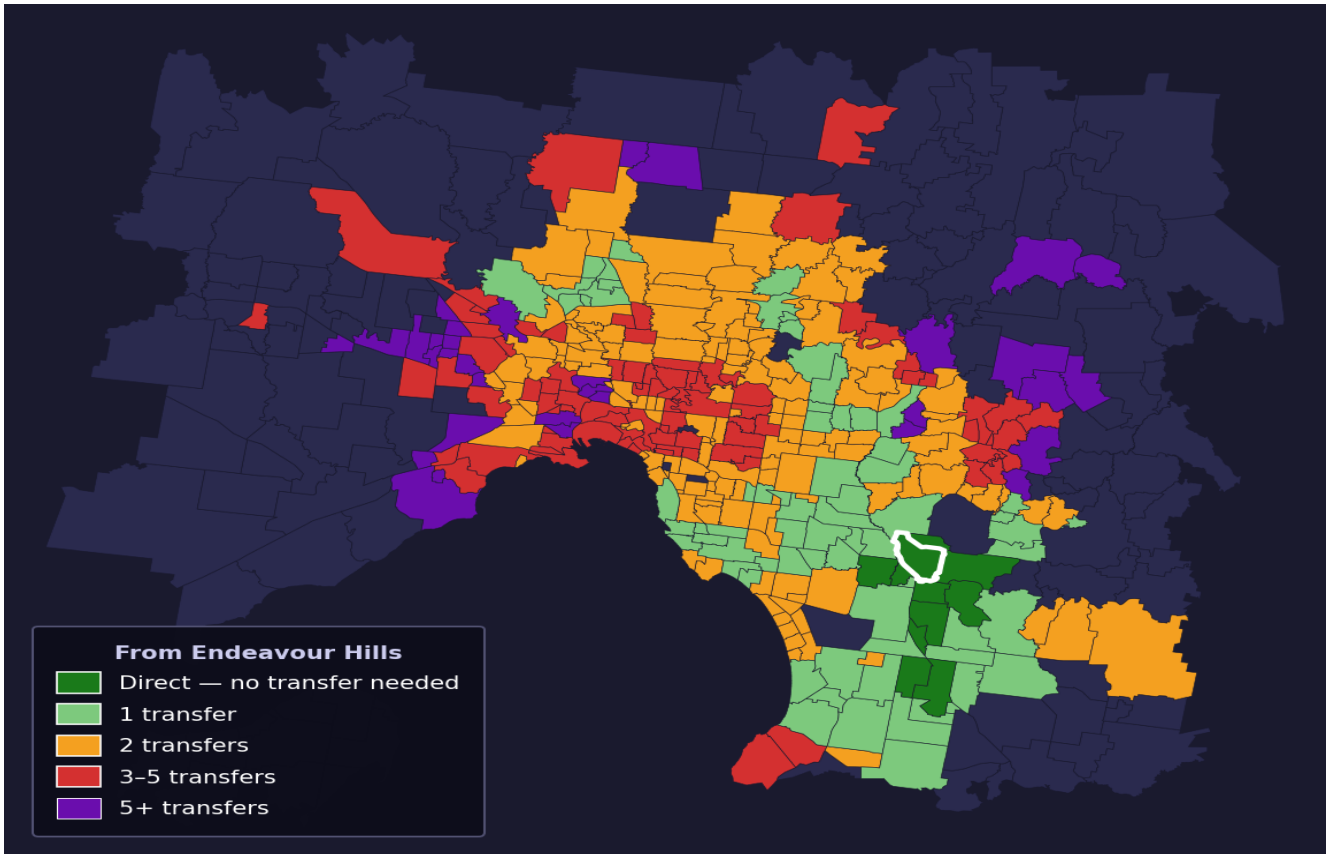

Endeavour Hills

Rank #295 of 450 suburbs

Composite 56 _{/100}	Journey Quality 47 _{/100}	Cost Efficiency 63 _{/100}	Connectivity 65 _{/100}
---	---	---	--

Direct (0 transfers)	10 of 450
1 transfer	70 of 450
2 transfers	151 of 450
3-5 transfers	85 of 450
5+ transfers	133 of 450

Destination	Time	Single Trip	Weekly
Melbourne CBD	85 min	\$5.73	\$53.29/wk
Frankston	77 min	\$5.06	\$48.46/wk
Melbourne Airport	151 min	\$8.20	
Box Hill	102 min	\$6.53	\$54.53/wk
Dandenong	37 min	\$3.22	\$32.21/wk