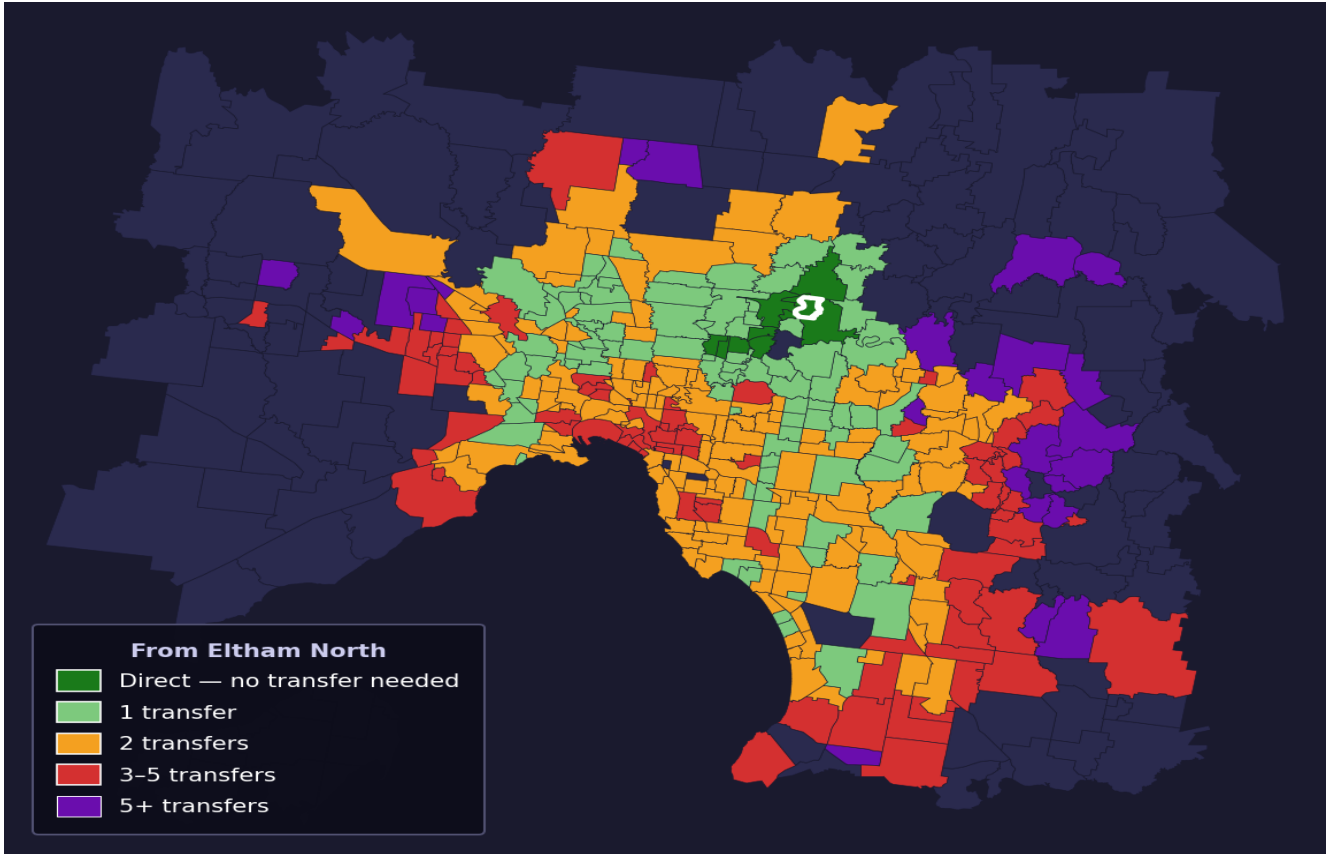

Eltham North

Rank #212 of 450 suburbs

Composite 63 _{/100}	Journey Quality 57 _{/100}	Cost Efficiency 64 _{/100}	Connectivity 70 _{/100}
---	---	---	--

Direct (0 transfers)	10 of 450
1 transfer	90 of 450
2 transfers	153 of 450
3-5 transfers	81 of 450
5+ transfers	115 of 450

Destination	Time	Single Trip	Weekly
Melbourne CBD	71 min	\$4.34	\$43.40/wk
Frankston	141 min	\$8.13	\$57.00/wk
Melbourne Airport	125 min	\$6.20	
Box Hill	87 min	\$5.79	\$57.00/wk
Dandenong	137 min	\$8.44	\$57.00/wk