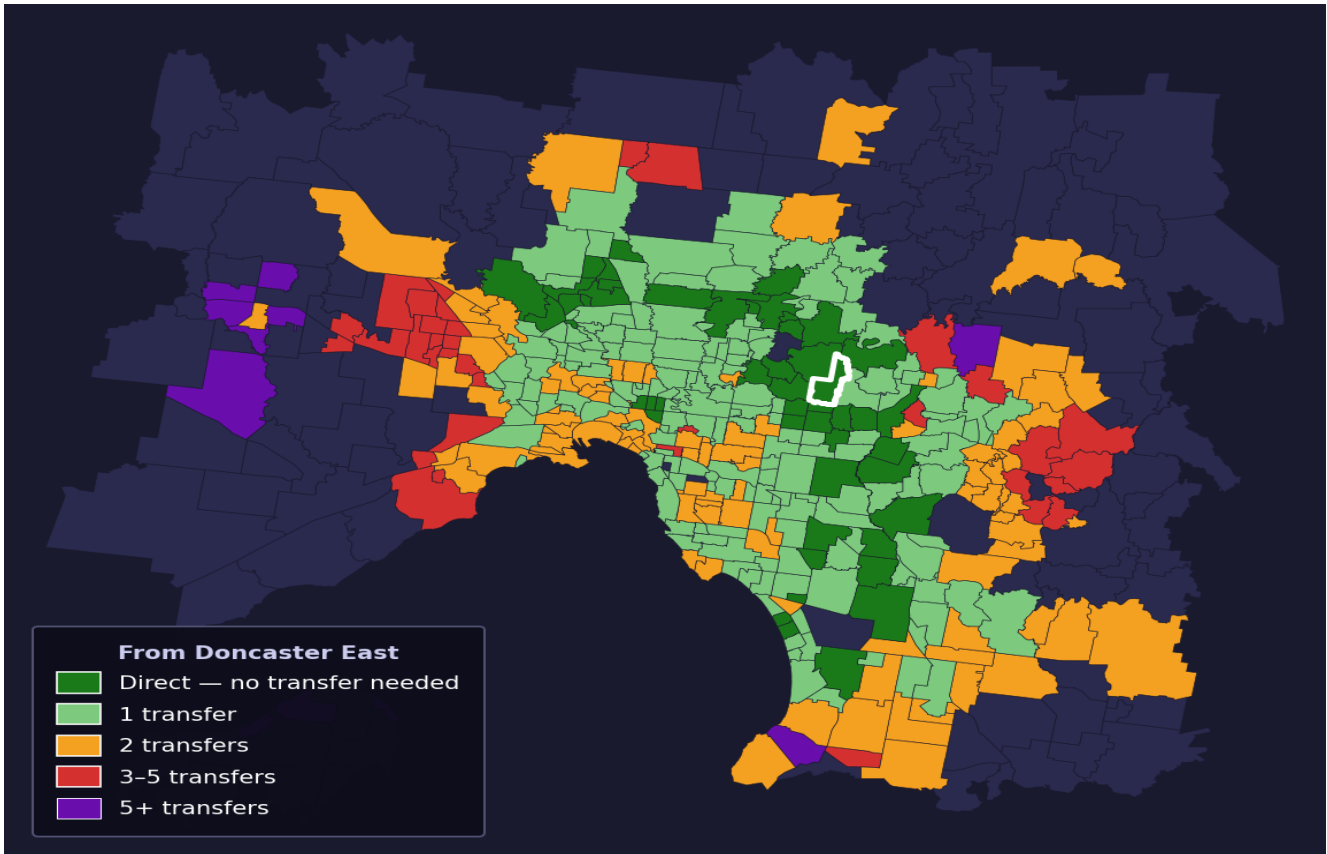

Doncaster East

Rank #72 of 450 suburbs

Composite 72 _{/100}	Journey Quality 72 _{/100}	Cost Efficiency 50 _{/100}	Connectivity 90 _{/100}
---	---	---	--

Direct (0 transfers)	49 of 450
1 transfer	175 of 450
2 transfers	99 of 450
3-5 transfers	35 of 450
5+ transfers	91 of 450

Destination	Time	Single Trip	Weekly
Melbourne CBD	51 min	\$4.49	\$43.64/wk
Frankston	116 min	\$4.09	\$40.92/wk
Melbourne Airport	109 min	\$6.52	
Box Hill	51 min	\$3.68	\$36.78/wk
Dandenong	100 min	\$4.15	\$41.54/wk