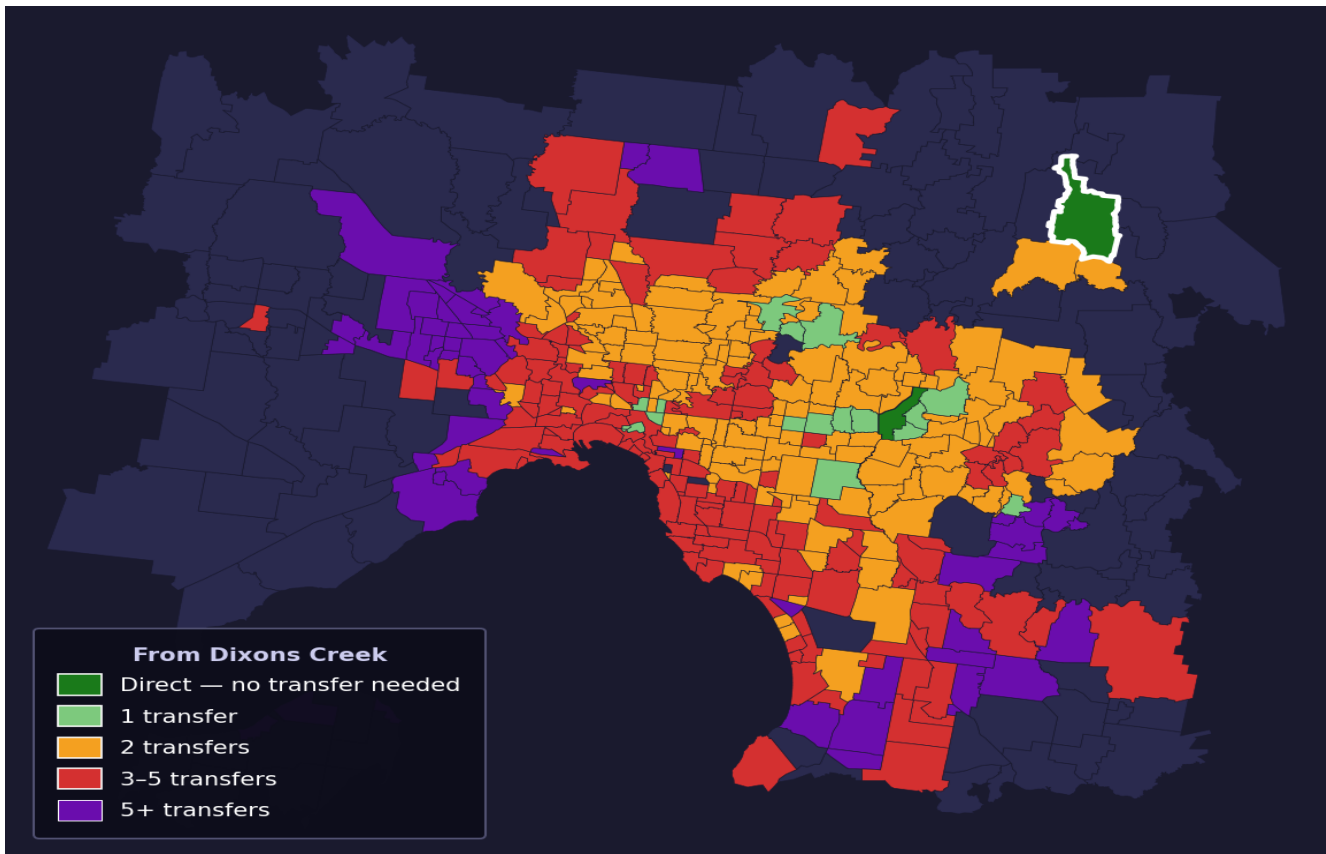

Dixons Creek

Rank #352 of 450 suburbs

Composite 51 _{/100}	Journey Quality 37 _{/100}	Cost Efficiency 70 _{/100}	Connectivity 55 _{/100}
---	---	---	--

Direct (0 transfers)	1 of 450
1 transfer	17 of 450
2 transfers	139 of 450
3-5 transfers	150 of 450
5+ transfers	142 of 450

Destination	Time	Single Trip	Weekly
Melbourne CBD	98 min	\$5.78	\$50.29/wk
Frankston	151 min	\$7.54	\$56.11/wk
Melbourne Airport	157 min	\$7.90	
Box Hill	83 min	\$5.70	\$52.83/wk
Dandenong	124 min	\$6.86	\$55.70/wk