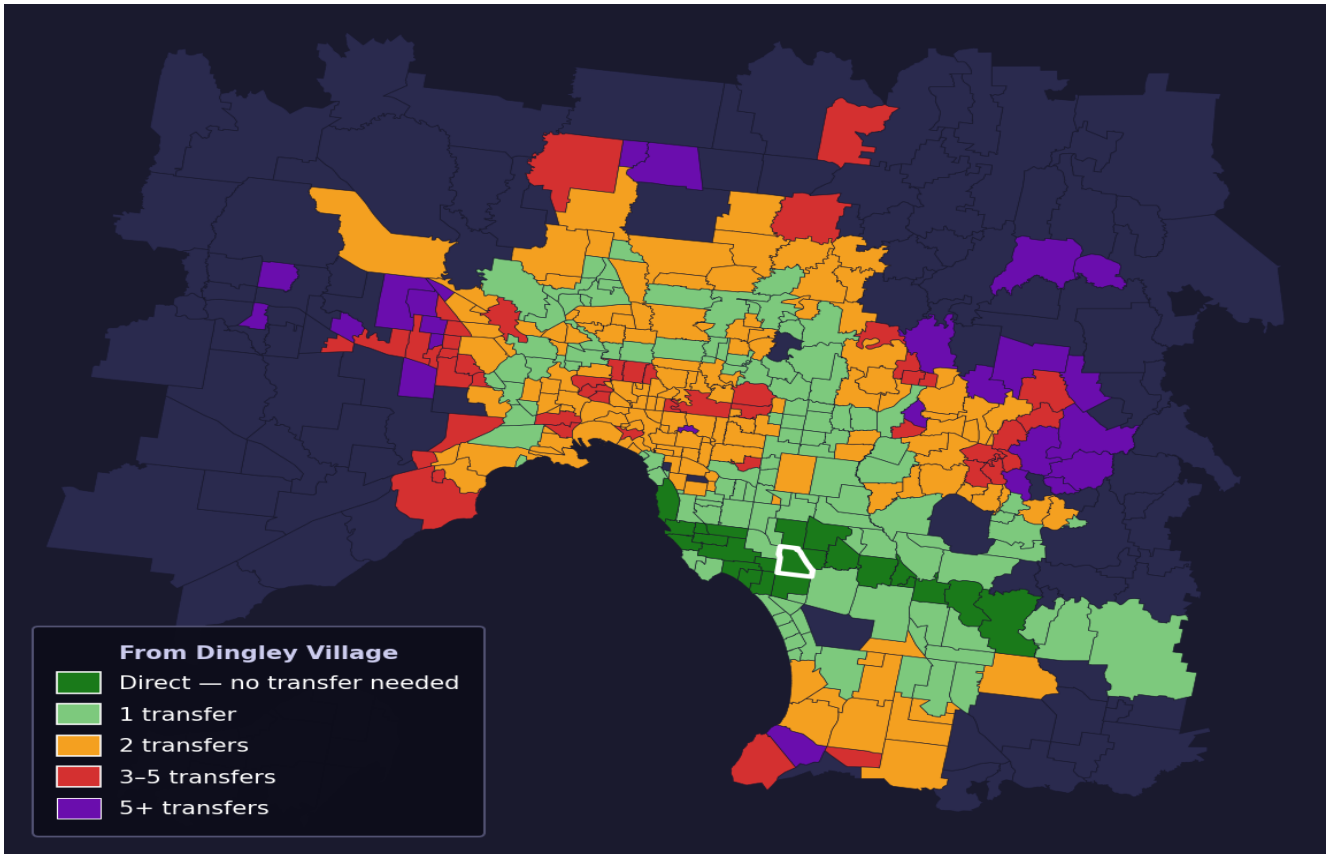

Dingley Village

Rank #250 of 450 suburbs

Composite 60 /100	Journey Quality 49 /100	Cost Efficiency 59 /100	Connectivity 77 /100
------------------------------------	--	--	---------------------------------------

Direct (0 transfers)	22 of 450
1 transfer	122 of 450
2 transfers	144 of 450
3-5 transfers	47 of 450
5+ transfers	114 of 450

Destination	Time	Single Trip	Weekly
Melbourne CBD	82 min	\$6.25	\$57.00/wk
Frankston	68 min	\$6.37	\$57.00/wk
Melbourne Airport	154 min	\$9.22	
Box Hill	90 min	\$5.21	\$52.10/wk
Dandenong	102 min	\$7.62	\$54.56/wk