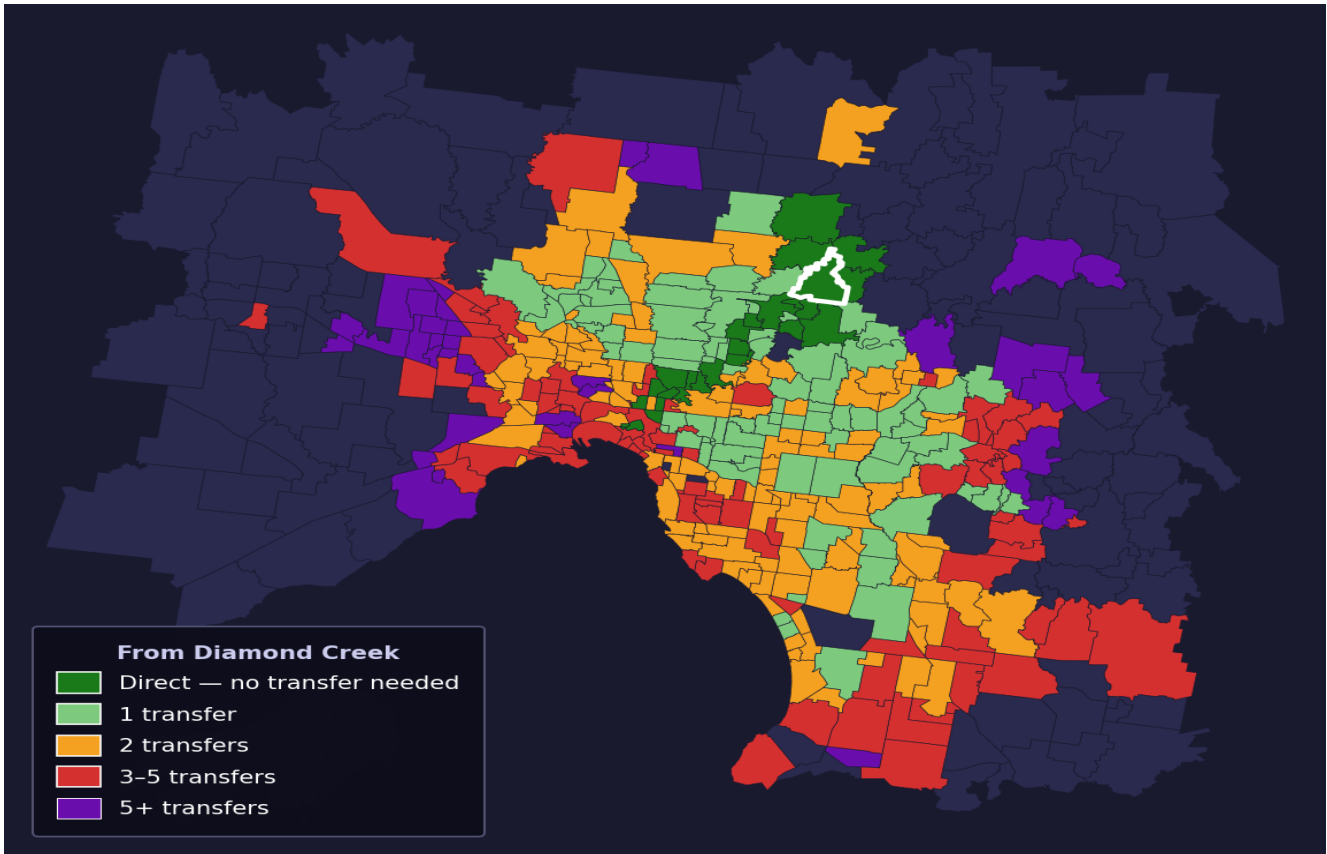

Diamond Creek

Rank #210 of 450 suburbs

Composite 63 /100	Journey Quality 59 /100	Cost Efficiency 63 /100	Connectivity 68 /100
------------------------------------	--	--	---------------------------------------

Direct (0 transfers)	24 of 450
1 transfer	86 of 450
2 transfers	119 of 450
3-5 transfers	88 of 450
5+ transfers	132 of 450

Destination	Time	Single Trip	Weekly
Melbourne CBD	68 min	\$4.34	\$43.40/wk
Frankston	138 min	\$8.13	\$57.00/wk
Melbourne Airport	136 min	\$6.68	
Box Hill	97 min	\$6.37	\$57.00/wk
Dandenong	134 min	\$8.44	\$57.00/wk