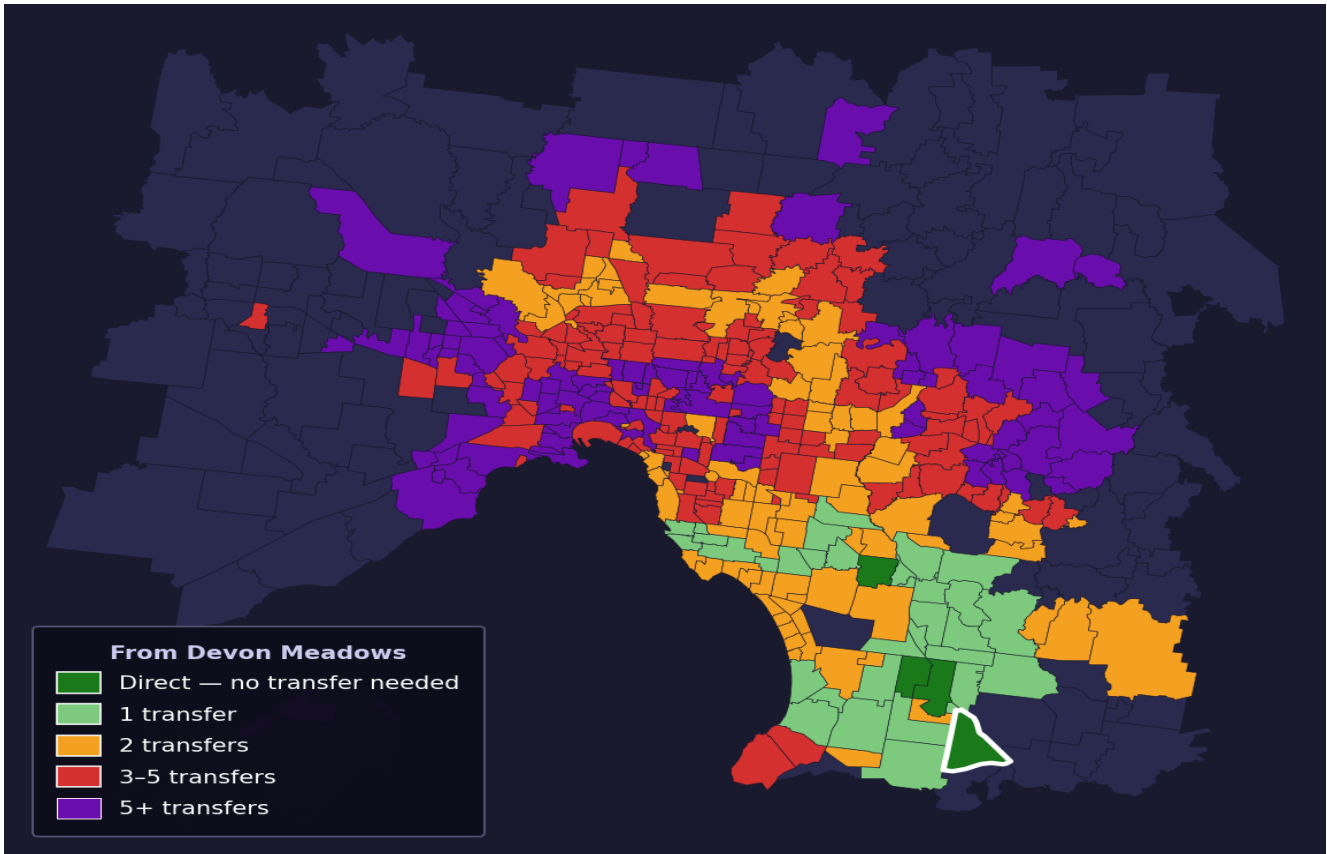

Devon Meadows

Rank #397 of 450 suburbs

Composite 46 _{/100}	Journey Quality 30 _{/100}	Cost Efficiency 69 _{/100}	Connectivity 50 _{/100}
---	---	---	--

Direct (0 transfers)	3 of 450
1 transfer	33 of 450
2 transfers	86 of 450
3-5 transfers	136 of 450
5+ transfers	191 of 450

Destination	Time	Single Trip	Weekly
Melbourne CBD	108 min	\$6.73	\$57.00/wk
Frankston	104 min	\$6.38	\$55.47/wk
Melbourne Airport	177 min	\$9.12	
Box Hill	140 min	\$8.23	\$57.00/wk
Dandenong	65 min	\$4.54	\$45.06/wk