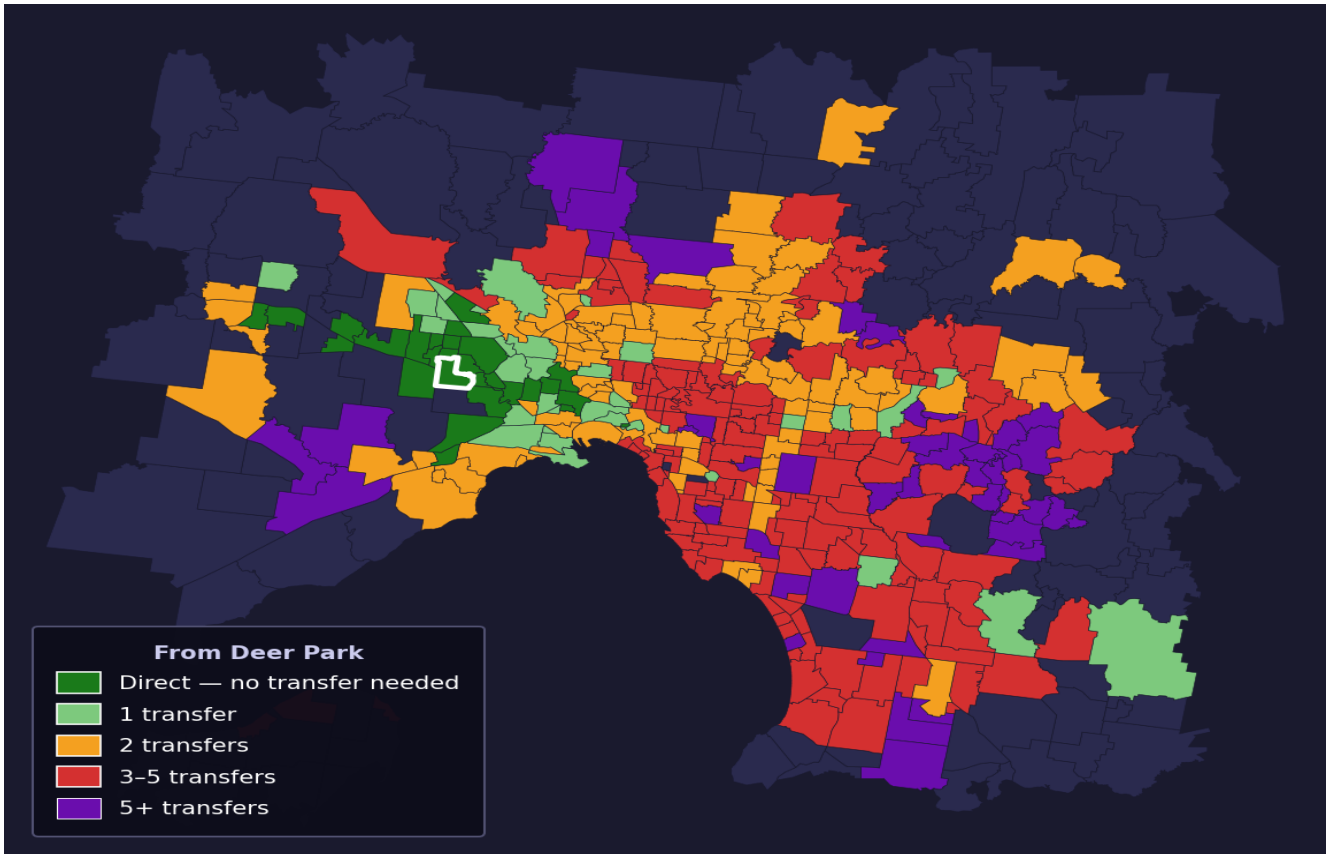

Deer Park

Rank #205 of 450 suburbs

| | | | |
|------------------------------------|--|--|---------------------------------------|
| Composite 64 /100 | Journey Quality 69 /100 | Cost Efficiency 57 /100 | Connectivity 62 /100 |
|------------------------------------|--|--|---------------------------------------|

| | |
|-----------------------------|-------------------|
| Direct (0 transfers) | 27 of 450 |
| 1 transfer | 35 of 450 |
| 2 transfers | 103 of 450 |
| 3-5 transfers | 156 of 450 |
| 5+ transfers | 128 of 450 |

| Destination | Time | Single Trip | Weekly |
|-------------------|---------|-------------|-------------------|
| Melbourne CBD | 56 min | \$4.07 | \$40.70/wk |
| Frankston | 129 min | \$8.58 | \$57.00/wk |
| Melbourne Airport | 77 min | \$5.15 | |
| Box Hill | 81 min | \$5.52 | \$55.20/wk |
| Dandenong | 116 min | \$7.13 | \$57.00/wk |