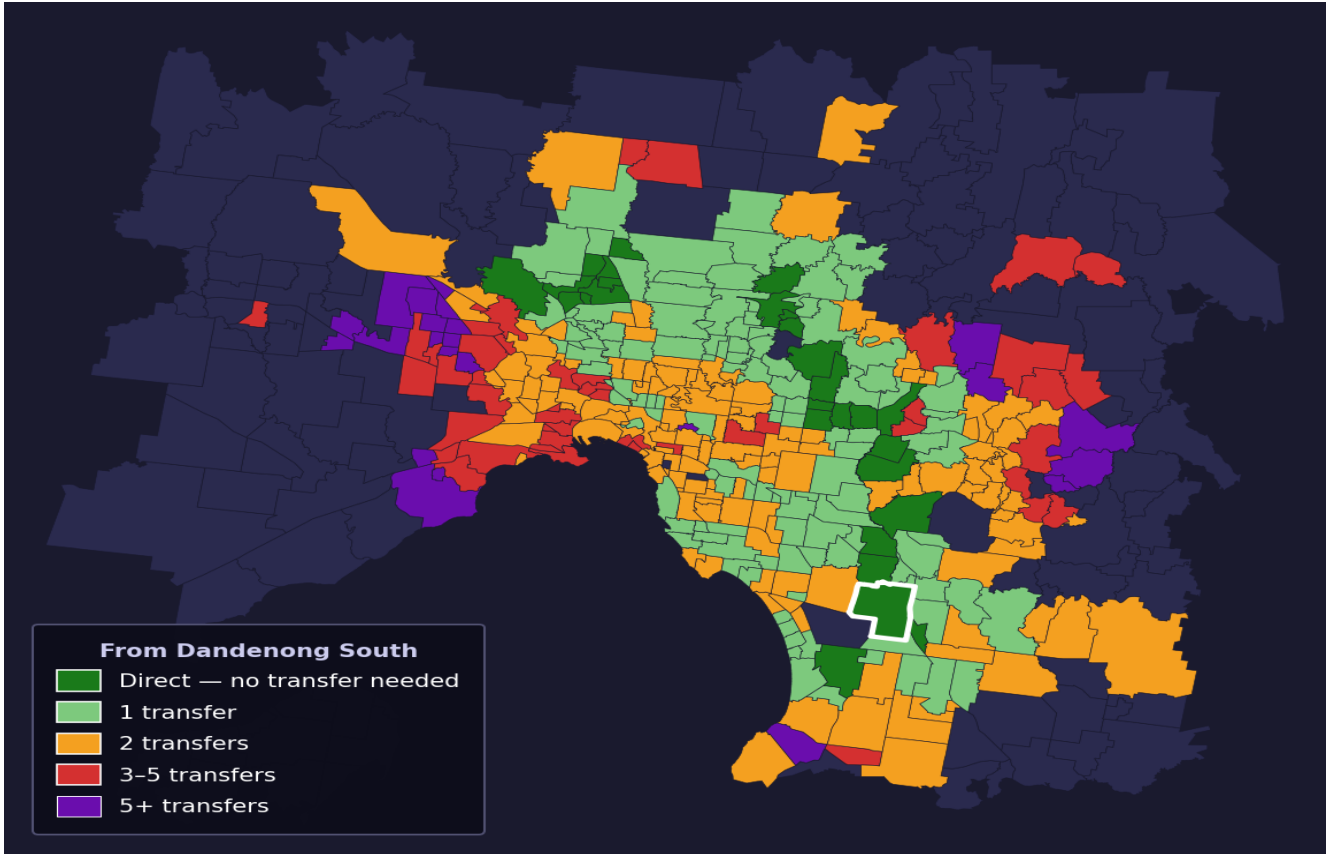

Dandenong South

Rank #321 of 450 suburbs

Composite 54 _{/100}	Journey Quality 29 _{/100}	Cost Efficiency 69 _{/100}	Connectivity 78 _{/100}
---	---	---	--

Direct (0 transfers)	27 of 450
1 transfer	125 of 450
2 transfers	138 of 450
3-5 transfers	47 of 450
5+ transfers	112 of 450

Destination	Time	Single Trip	Weekly
Melbourne CBD	109 min	\$6.60	\$57.00/wk
Frankston	37 min	\$4.03	\$40.30/wk
Melbourne Airport	167 min	\$9.06	
Box Hill	120 min	\$6.87	\$53.16/wk
Dandenong	36 min	\$3.20	\$32.02/wk