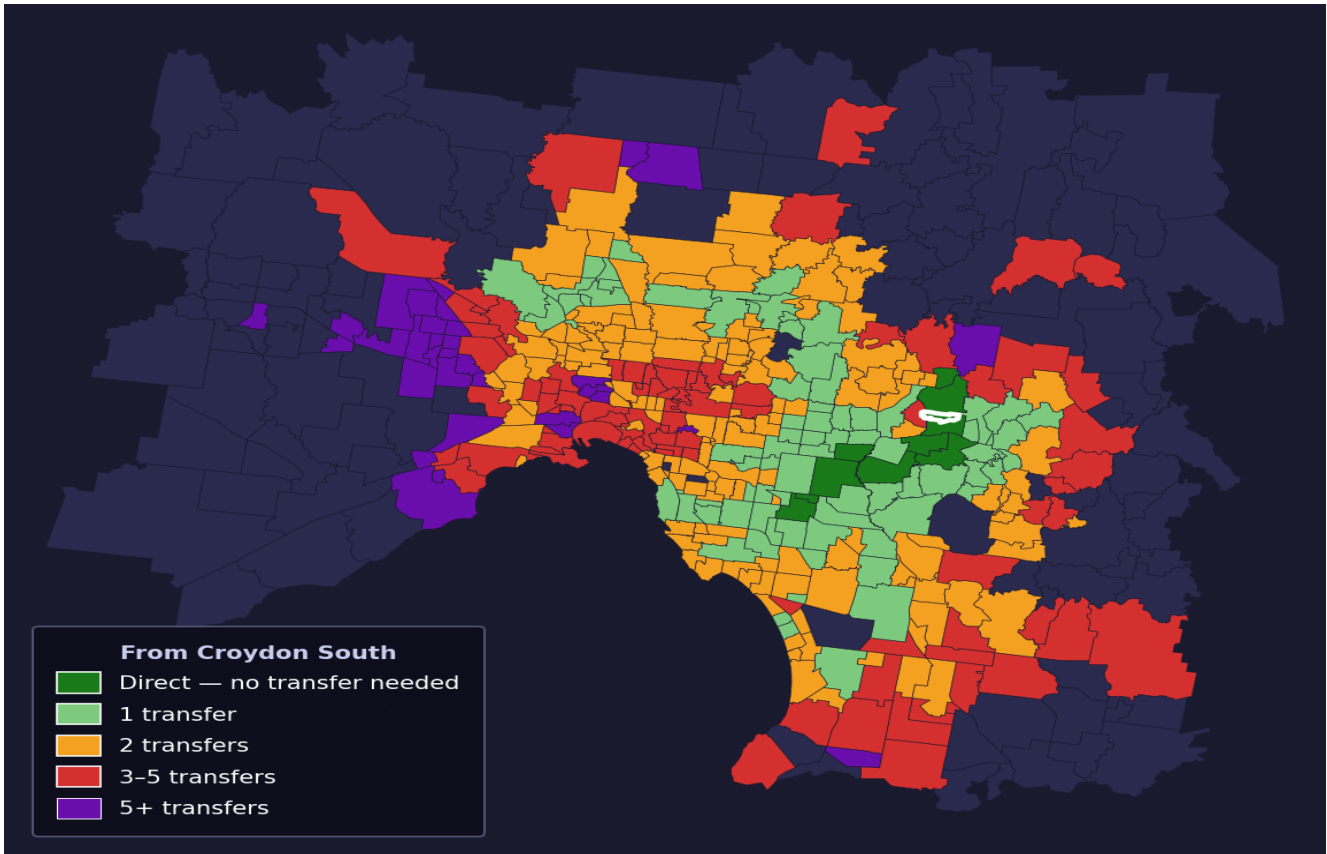

Croydon South

Rank #236 of 450 suburbs

Composite 61 /100	Journey Quality 58 /100	Cost Efficiency 61 /100	Connectivity 67 /100
------------------------------------	--	--	---------------------------------------

Direct (0 transfers)	10 of 450
1 transfer	78 of 450
2 transfers	149 of 450
3-5 transfers	89 of 450
5+ transfers	123 of 450

Destination	Time	Single Trip	Weekly
Melbourne CBD	70 min	\$4.87	\$47.27/wk
Frankston	115 min	\$5.11	\$51.03/wk
Melbourne Airport	136 min	\$7.15	
Box Hill	33 min	\$3.91	\$39.07/wk
Dandenong	81 min	\$5.15	\$51.47/wk