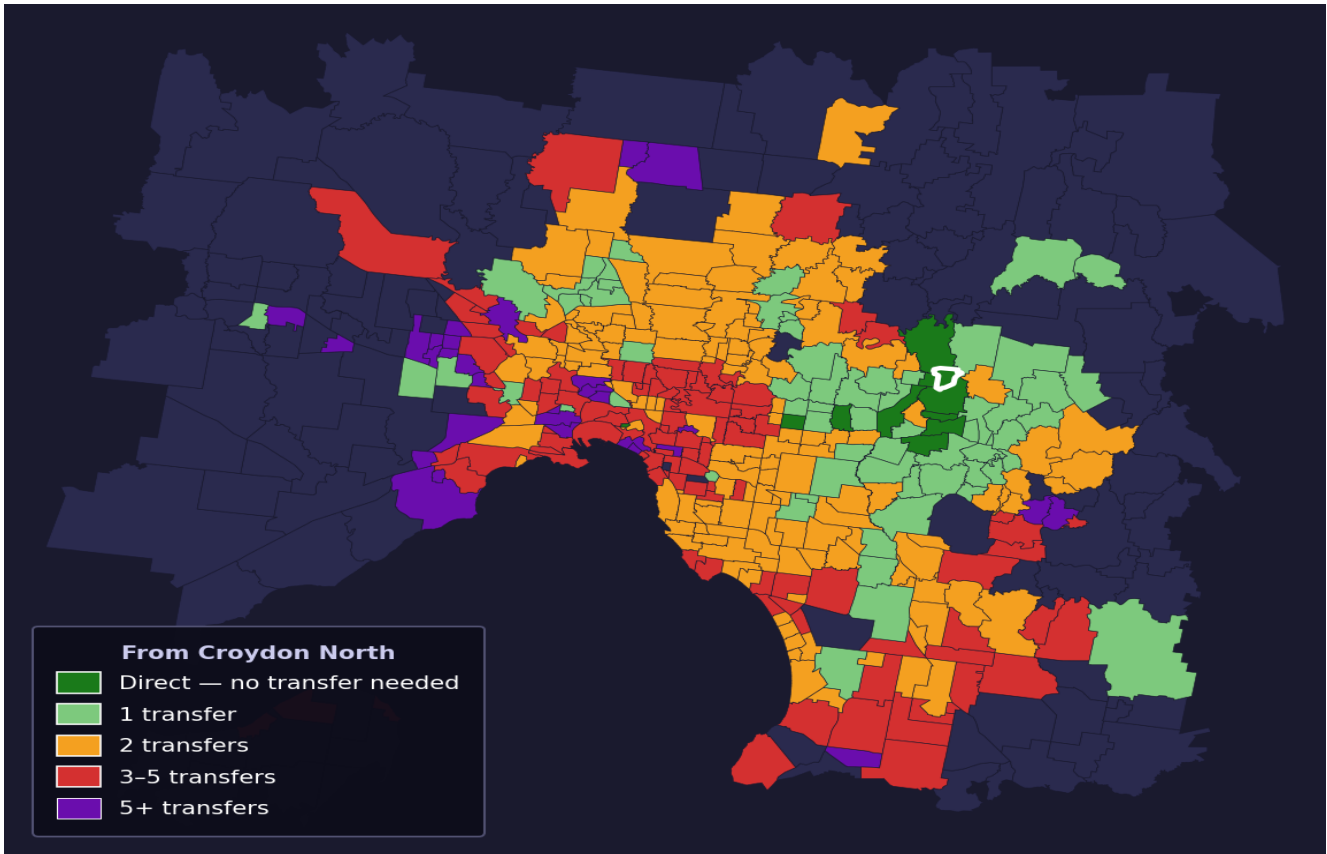

# Croydon North

Rank #302 of 450 suburbs

<b>Composite</b> <b>55</b> /100	<b>Journey Quality</b> <b>44</b> /100	<b>Cost Efficiency</b> <b>65</b> /100	<b>Connectivity</b> <b>65</b> /100
------------------------------------	--	--	---------------------------------------

Direct (0 transfers)	10 of 450
1 transfer	64 of 450
2 transfers	147 of 450
3-5 transfers	105 of 450
5+ transfers	123 of 450

Destination	Time	Single Trip	Weekly
Melbourne CBD	89 min	\$5.55	\$53.50/wk
Frankston	136 min	\$6.32	\$52.97/wk
Melbourne Airport	150 min	\$7.71	
Box Hill	56 min	\$4.63	\$46.26/wk
Dandenong	98 min	\$5.49	\$53.30/wk