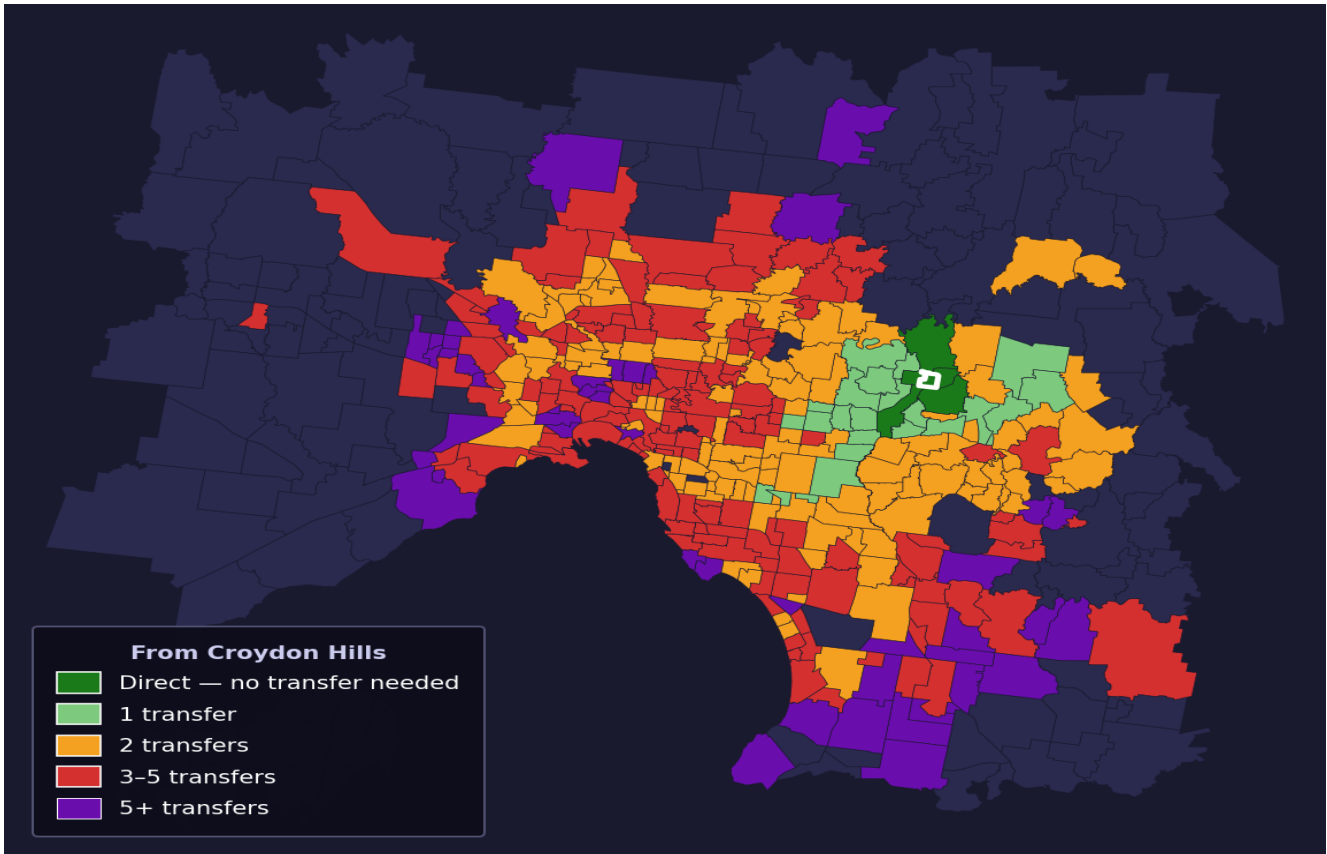

Croydon Hills

Rank #348 of 450 suburbs

Composite 51 /100	Journey Quality 42 /100	Cost Efficiency 65 /100	Connectivity 54 /100
------------------------------------	--	--	---------------------------------------

Direct (0 transfers)	5 of 450
1 transfer	23 of 450
2 transfers	127 of 450
3-5 transfers	145 of 450
5+ transfers	149 of 450

Destination	Time	Single Trip	Weekly
Melbourne CBD	92 min	\$5.48	\$54.80/wk
Frankston	127 min	\$5.17	\$51.70/wk
Melbourne Airport	160 min	\$7.82	
Box Hill	70 min	\$5.20	\$52.00/wk
Dandenong	111 min	\$5.48	\$54.80/wk