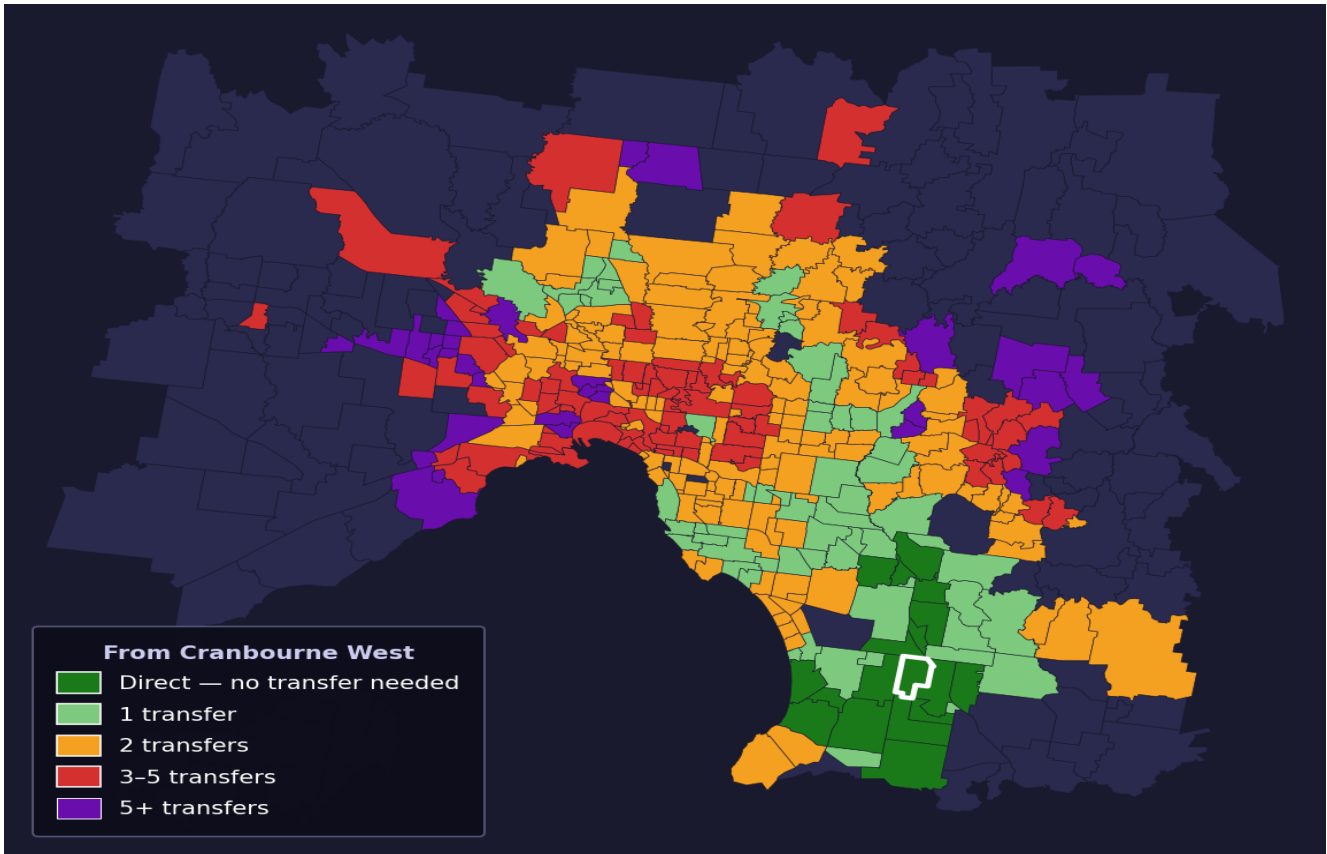

Cranbourne West

Rank #333 of 450 suburbs

Composite 53 /100	Journey Quality 38 /100	Cost Efficiency 66 /100	Connectivity 65 /100
------------------------------------	------------------------------------------	------------------------------------------	---------------------------------------

Direct (0 transfers)	17 of 450
1 transfer	62 of 450
2 transfers	152 of 450
3-5 transfers	85 of 450
5+ transfers	133 of 450

Destination	Time	Single Trip	Weekly
Melbourne CBD	98 min	\$6.40	\$57.00/wk
Frankston	90 min	\$5.64	\$52.79/wk
Melbourne Airport	165 min	\$8.69	
Box Hill	125 min	\$7.58	\$57.00/wk
Dandenong	53 min	\$3.91	\$39.08/wk