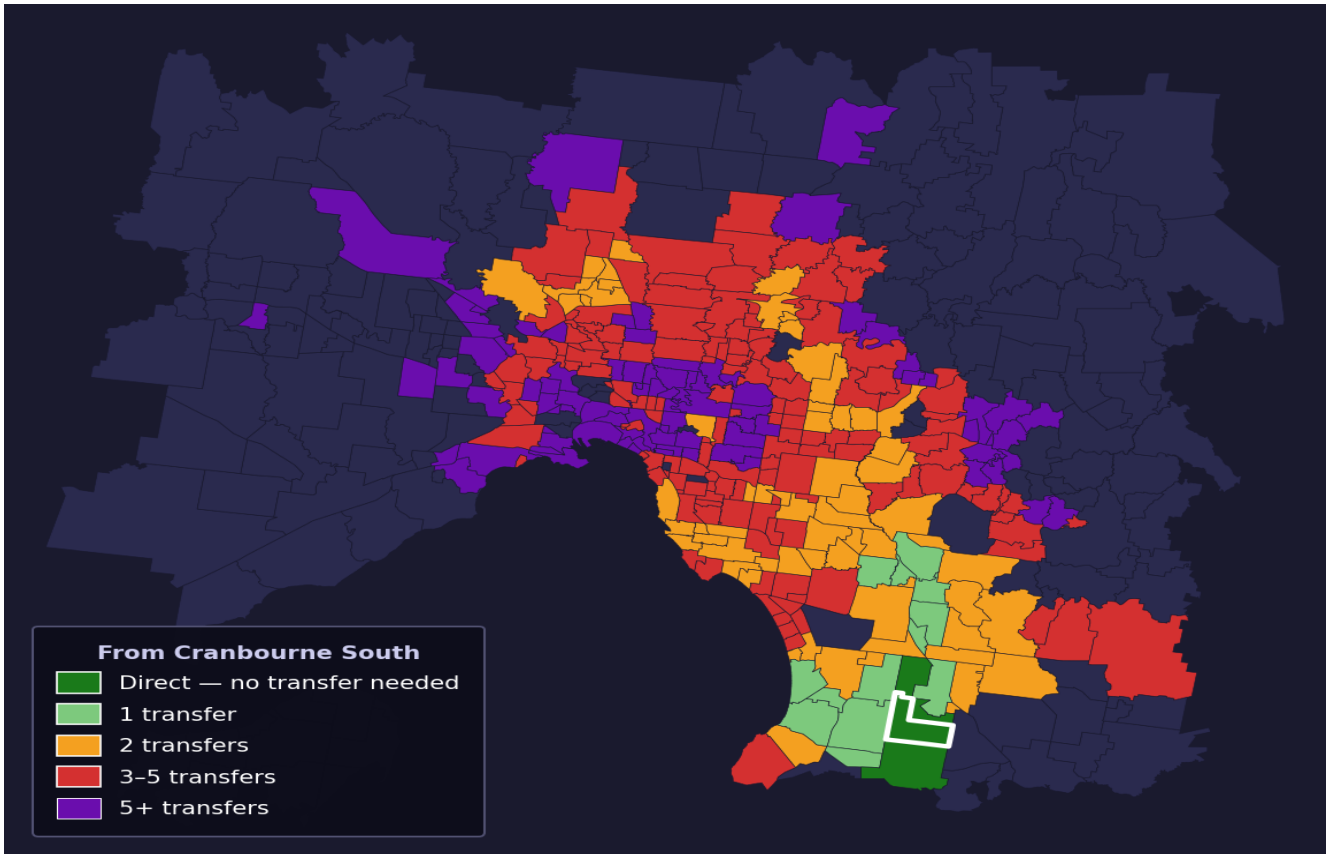

Cranbourne South

Rank #423 of 450 suburbs

Composite 42 _{/100}	Journey Quality 28 _{/100}	Cost Efficiency 70 _{/100}	Connectivity 40 _{/100}
---	---	---	--

Direct (0 transfers)	3 of 450
1 transfer	13 of 450
2 transfers	64 of 450
3-5 transfers	151 of 450
5+ transfers	218 of 450

Destination	Time	Single Trip	Weekly
Melbourne CBD	111 min	\$6.30	\$57.00/wk
Frankston	102 min	\$5.74	\$53.99/wk
Melbourne Airport	177 min	\$8.57	
Box Hill	139 min	\$7.55	\$57.00/wk
Dandenong	68 min	\$4.16	\$41.59/wk