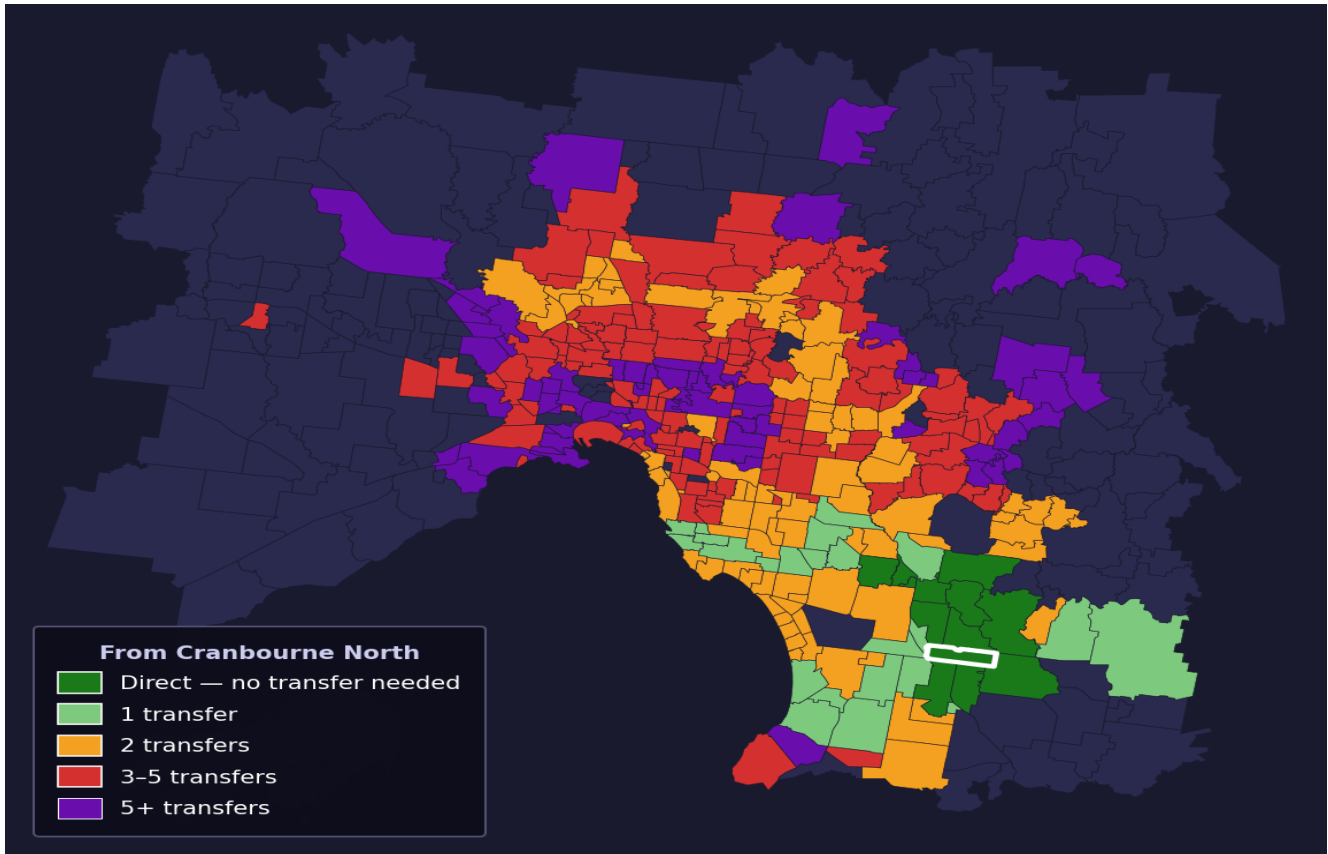

Cranbourne North

Rank #396 of 450 suburbs

Composite 46 /100	Journey Quality 32 /100	Cost Efficiency 68 /100	Connectivity 48 /100
------------------------------------	--	--	---------------------------------------

Direct (0 transfers)	12 of 450
1 transfer	23 of 450
2 transfers	87 of 450
3-5 transfers	134 of 450
5+ transfers	193 of 450

Destination	Time	Single Trip	Weekly
Melbourne CBD	105 min	\$6.93	\$57.00/wk
Frankston	109 min	\$6.93	\$57.00/wk
Melbourne Airport	174 min	\$9.27	
Box Hill	141 min	\$9.10	\$57.00/wk
Dandenong	64 min	\$4.90	\$49.00/wk