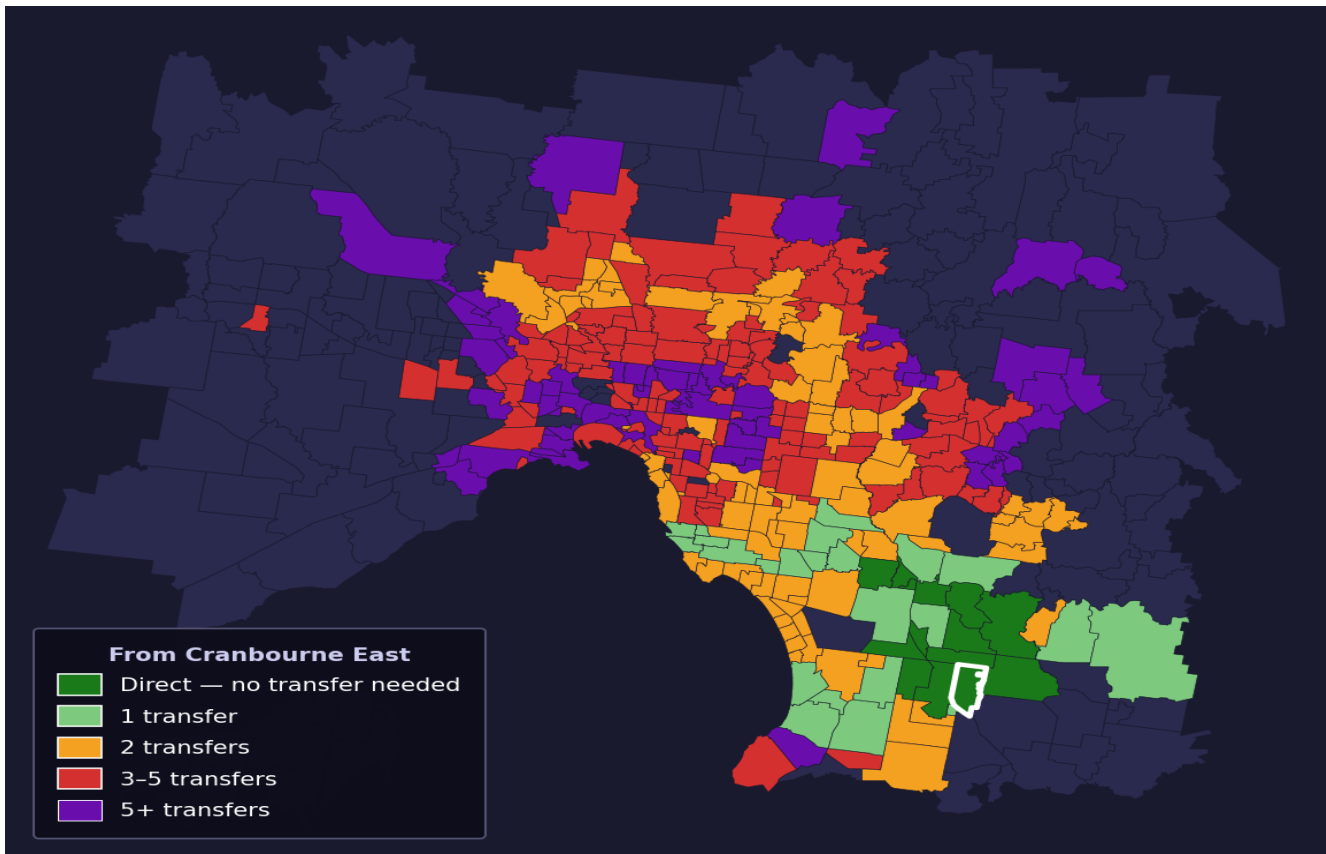

Cranbourne East

Rank #380 of 450 suburbs

Composite 48 /100	Journey Quality 38 /100	Cost Efficiency 66 /100	Connectivity 48 /100
------------------------------------	--	--	---------------------------------------

Direct (0 transfers)	13 of 450
1 transfer	23 of 450
2 transfers	86 of 450
3-5 transfers	134 of 450
5+ transfers	193 of 450

Destination	Time	Single Trip	Weekly
Melbourne CBD	97 min	\$6.93	\$57.00/wk
Frankston	98 min	\$6.93	\$57.00/wk
Melbourne Airport	170 min	\$9.27	
Box Hill	140 min	\$8.69	\$57.00/wk
Dandenong	57 min	\$4.90	\$49.00/wk