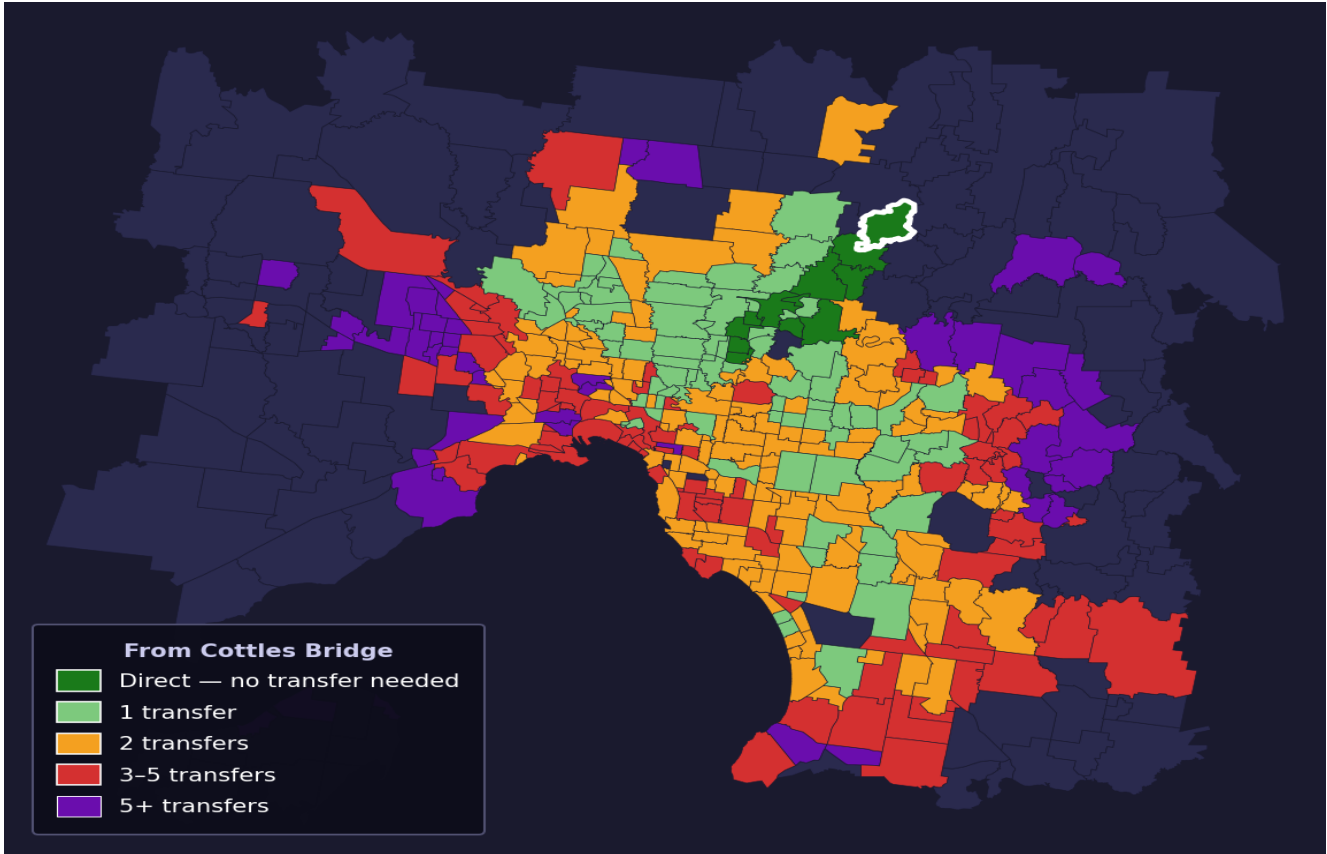

Cottles Bridge

Rank #266 of 450 suburbs

Composite 59 /100	Journey Quality 50 /100	Cost Efficiency 65 /100	Connectivity 67 /100
------------------------------------	--	--	---------------------------------------

Direct (0 transfers)	11 of 450
1 transfer	78 of 450
2 transfers	139 of 450
3-5 transfers	90 of 450
5+ transfers	131 of 450

Destination	Time	Single Trip	Weekly
Melbourne CBD	81 min	\$4.94	\$47.95/wk
Frankston	148 min	\$7.12	\$52.58/wk
Melbourne Airport	126 min	\$5.75	
Box Hill	96 min	\$6.00	\$55.29/wk
Dandenong	137 min	\$6.97	\$51.42/wk