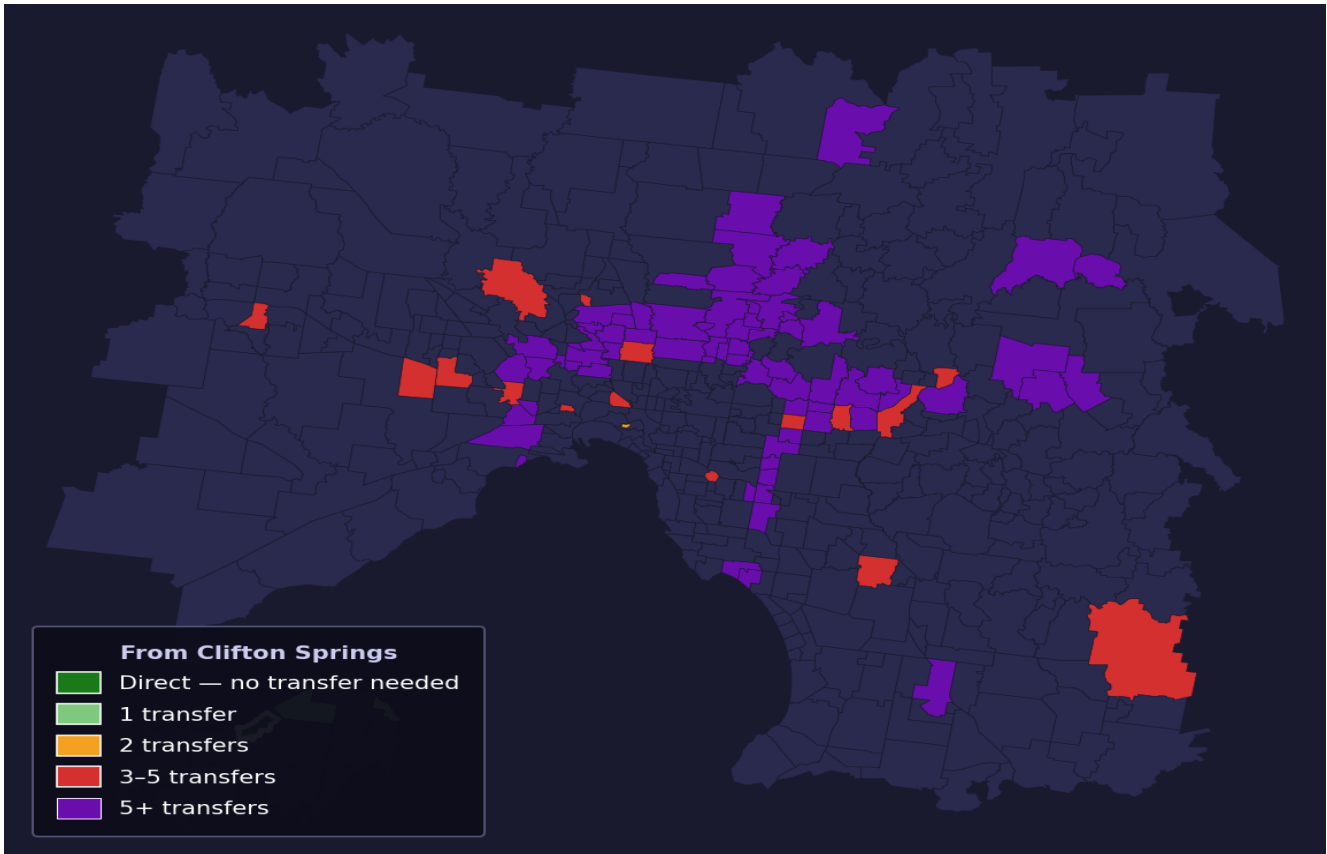

# Clifton Springs

Rank #410 of 450 suburbs

<b>Composite</b> <b>44</b> /100	<b>Journey Quality</b> <b>62</b> /100	<b>Cost Efficiency</b> <b>61</b> /100	<b>Connectivity</b> <b>1</b> /100
------------------------------------	--	--	--------------------------------------

Direct (0 transfers)	0 of 450
1 transfer	2 of 450
2 transfers	1 of 450
3-5 transfers	16 of 450
5+ transfers	430 of 450

Destination	Time	Single Trip	Weekly
Melbourne CBD	64 min	\$4.27	\$42.69/wk
Frankston	134 min	\$8.22	\$57.00/wk
Melbourne Airport	103 min	\$6.21	
Box Hill	108 min	\$5.42	\$49.57/wk
Dandenong	128 min	\$8.41	\$57.00/wk