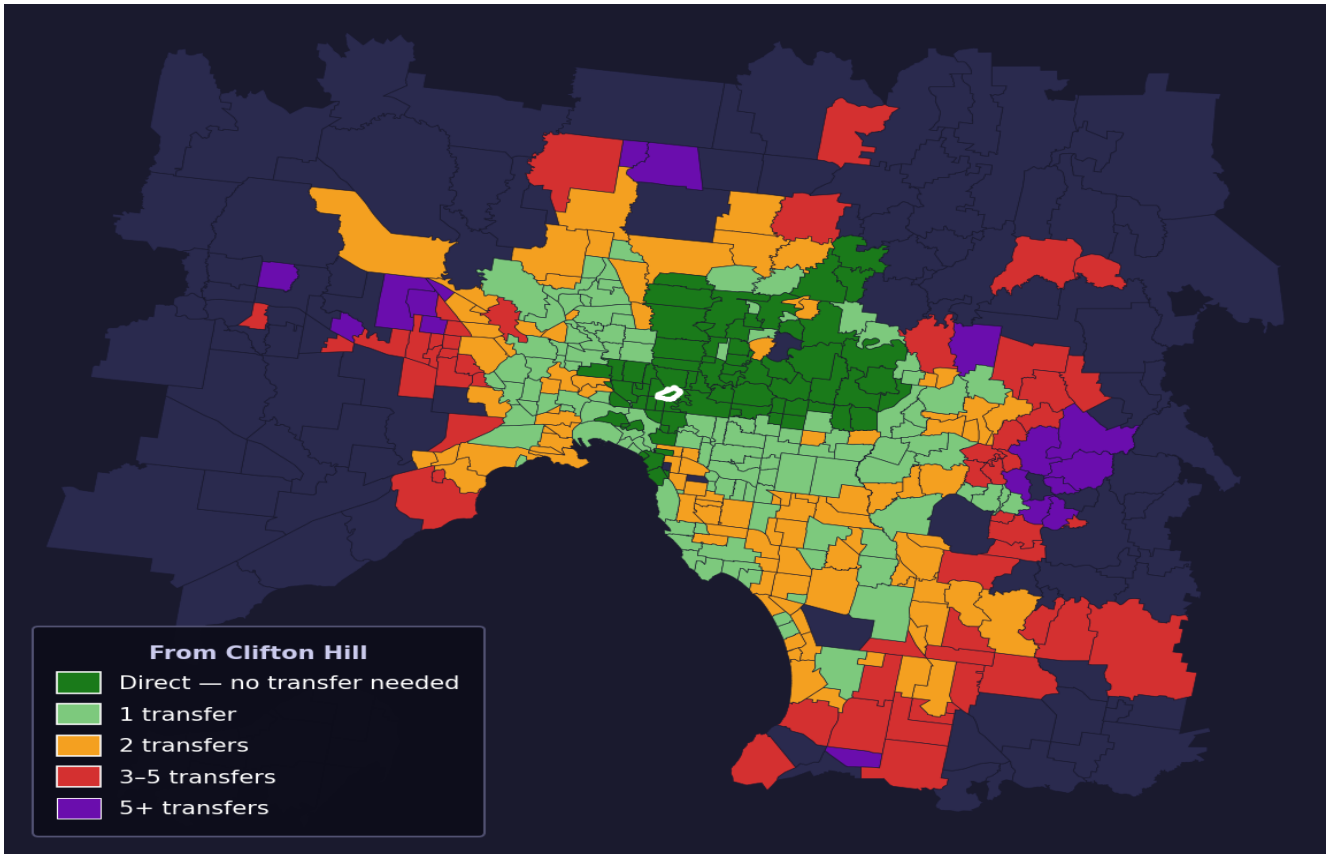

Clifton Hill

Rank #14 of 450 suburbs

Composite 74 _{/100}	Journey Quality 88 _{/100}	Cost Efficiency 38 _{/100}	Connectivity 84 _{/100}
---	---	---	--

Direct (0 transfers)	72 of 450
1 transfer	117 of 450
2 transfers	100 of 450
3-5 transfers	54 of 450
5+ transfers	106 of 450

Destination	Time	Single Trip	Weekly
Melbourne CBD	30 min	\$3.14	\$31.40/wk
Frankston	109 min	\$7.39	\$57.00/wk
Melbourne Airport	98 min	\$6.20	
Box Hill	61 min	\$4.68	\$46.76/wk
Dandenong	102 min	\$6.63	\$57.00/wk