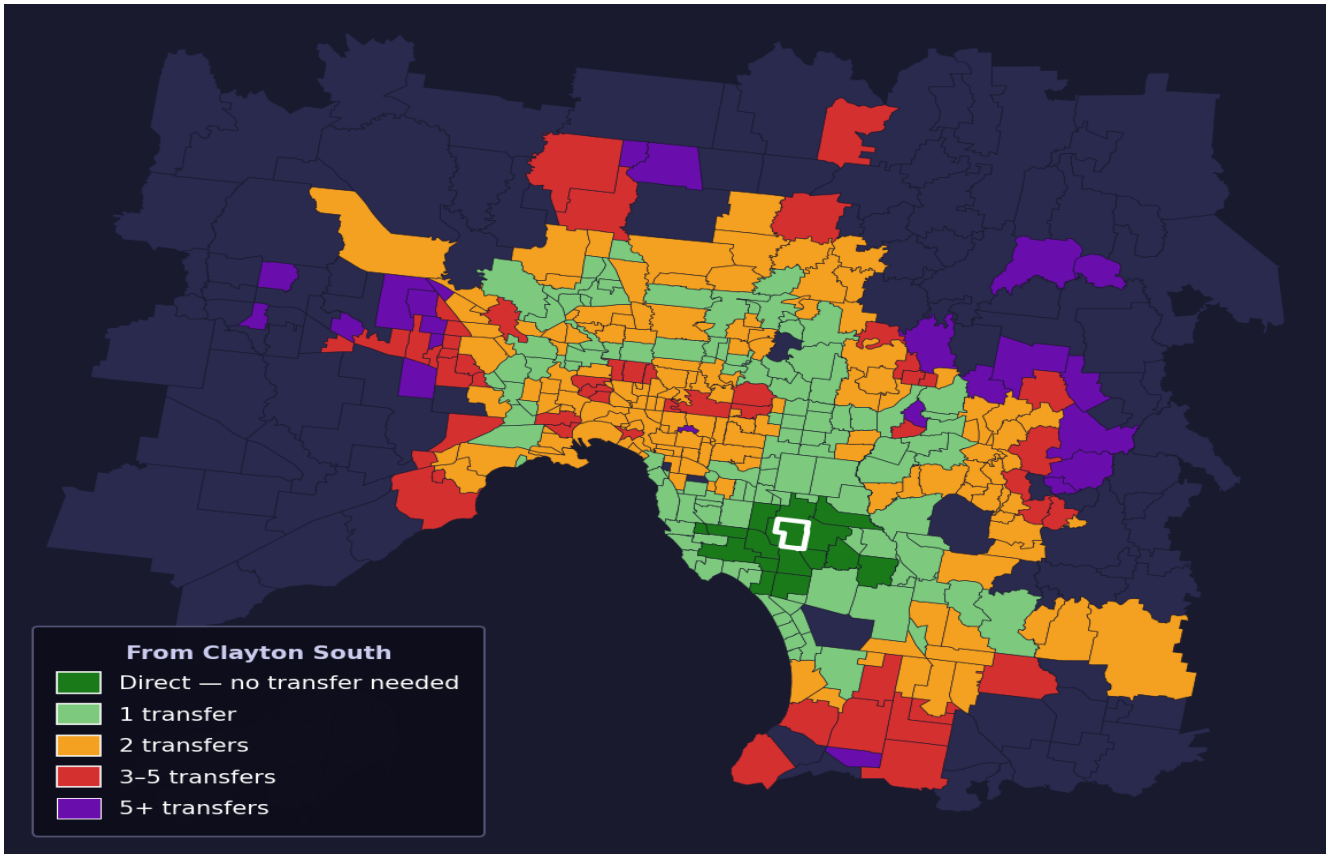

# Clayton South

Rank #165 of 450 suburbs

<b>Composite</b> <b>68</b> <sub>/100</sub>	<b>Journey Quality</b> <b>72</b> <sub>/100</sub>	<b>Cost Efficiency</b> <b>51</b> <sub>/100</sub>	<b>Connectivity</b> <b>76</b> <sub>/100</sub>
---	---	---	--

<b>Direct (0 transfers)</b>	<b>16 of 450</b>
<b>1 transfer</b>	<b>120 of 450</b>
<b>2 transfers</b>	<b>148 of 450</b>
<b>3-5 transfers</b>	<b>52 of 450</b>
<b>5+ transfers</b>	<b>113 of 450</b>

Destination	Time	Single Trip	Weekly
Melbourne CBD	52 min	\$4.34	<b>\$43.40/wk</b>
Frankston	79 min	\$5.06	<b>\$50.60/wk</b>
Melbourne Airport	121 min	\$6.68	
Box Hill	72 min	\$5.06	<b>\$50.60/wk</b>
Dandenong	36 min	\$3.03	<b>\$30.30/wk</b>