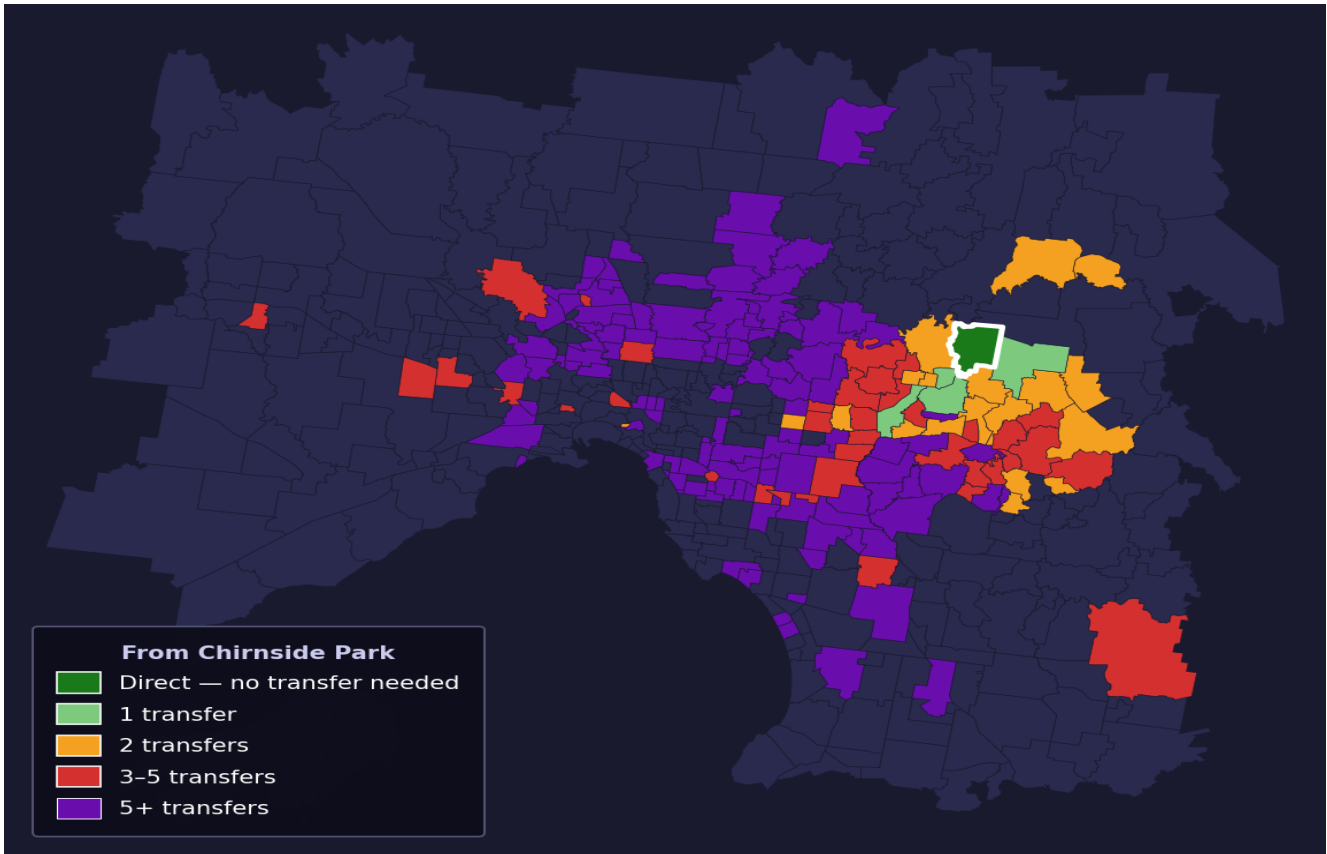

Chirnside Park

Rank #443 of 450 suburbs

Composite 36 /100	Journey Quality 33 /100	Cost Efficiency 69 /100	Connectivity 12 /100
------------------------------------	--	--	---------------------------------------

Direct (0 transfers)	0 of 450
1 transfer	4 of 450
2 transfers	19 of 450
3-5 transfers	37 of 450
5+ transfers	389 of 450

Destination	Time	Single Trip	Weekly
Melbourne CBD	104 min	\$6.31	\$55.36/wk
Frankston	143 min	\$6.49	\$53.97/wk
Melbourne Airport	161 min	\$8.40	
Box Hill	63 min	\$4.91	\$47.90/wk
Dandenong	107 min	\$5.68	\$53.85/wk