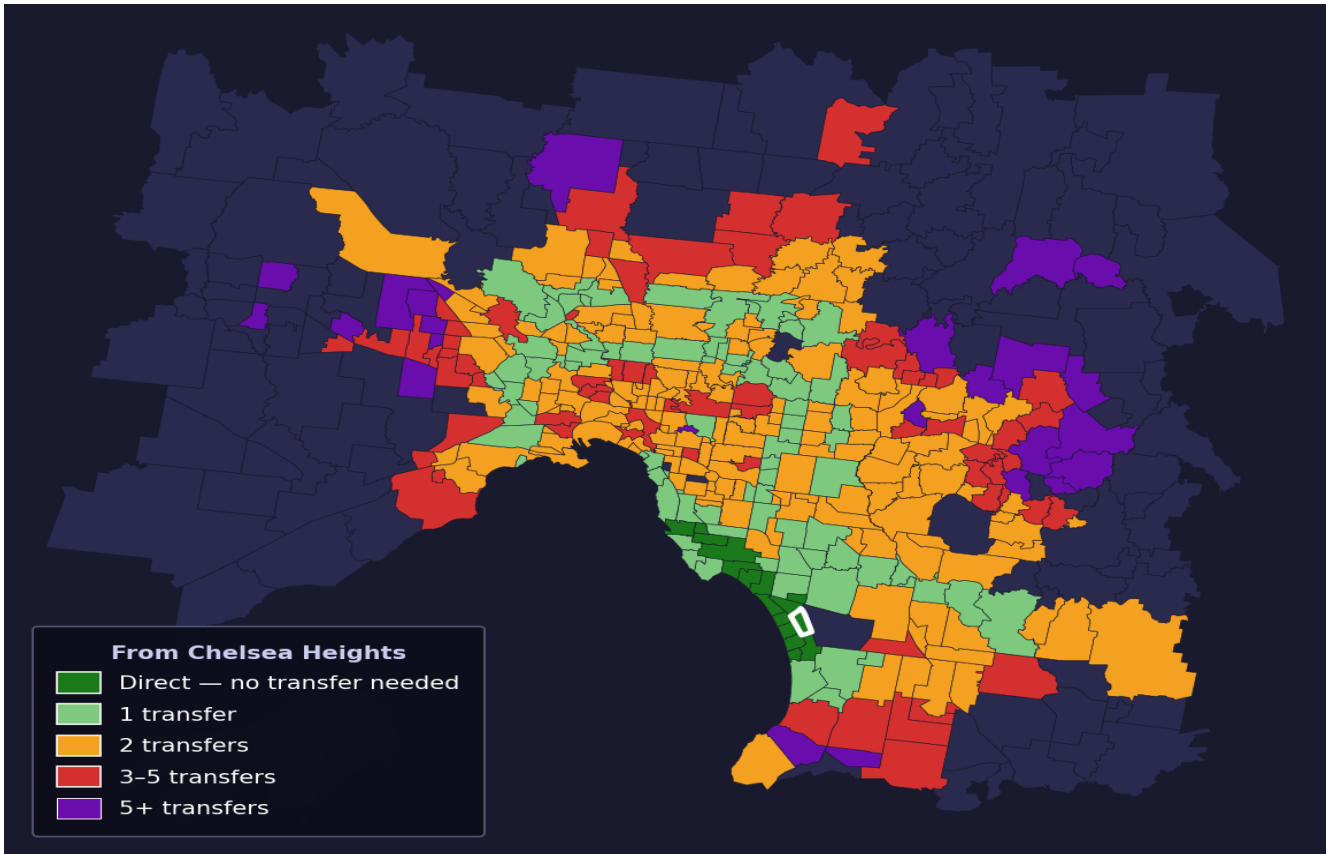

# Chelsea Heights

Rank #277 of 450 suburbs

<b>Composite</b> <b>58</b> <sub>/100</sub>	<b>Journey Quality</b> <b>42</b> <sub>/100</sub>	<b>Cost Efficiency</b> <b>70</b> <sub>/100</sub>	<b>Connectivity</b> <b>71</b> <sub>/100</sub>
---	---	---	--

Direct (0 transfers)	15 of 450
1 transfer	83 of 450
2 transfers	167 of 450
3-5 transfers	68 of 450
5+ transfers	116 of 450

Destination	Time	Single Trip	Weekly
Melbourne CBD	92 min	\$4.65	\$46.50/wk
Frankston	53 min	\$4.90	\$49.00/wk
Melbourne Airport	145 min	\$6.68	
Box Hill	117 min	\$6.41	\$57.00/wk
Dandenong	99 min	\$6.20	\$57.00/wk