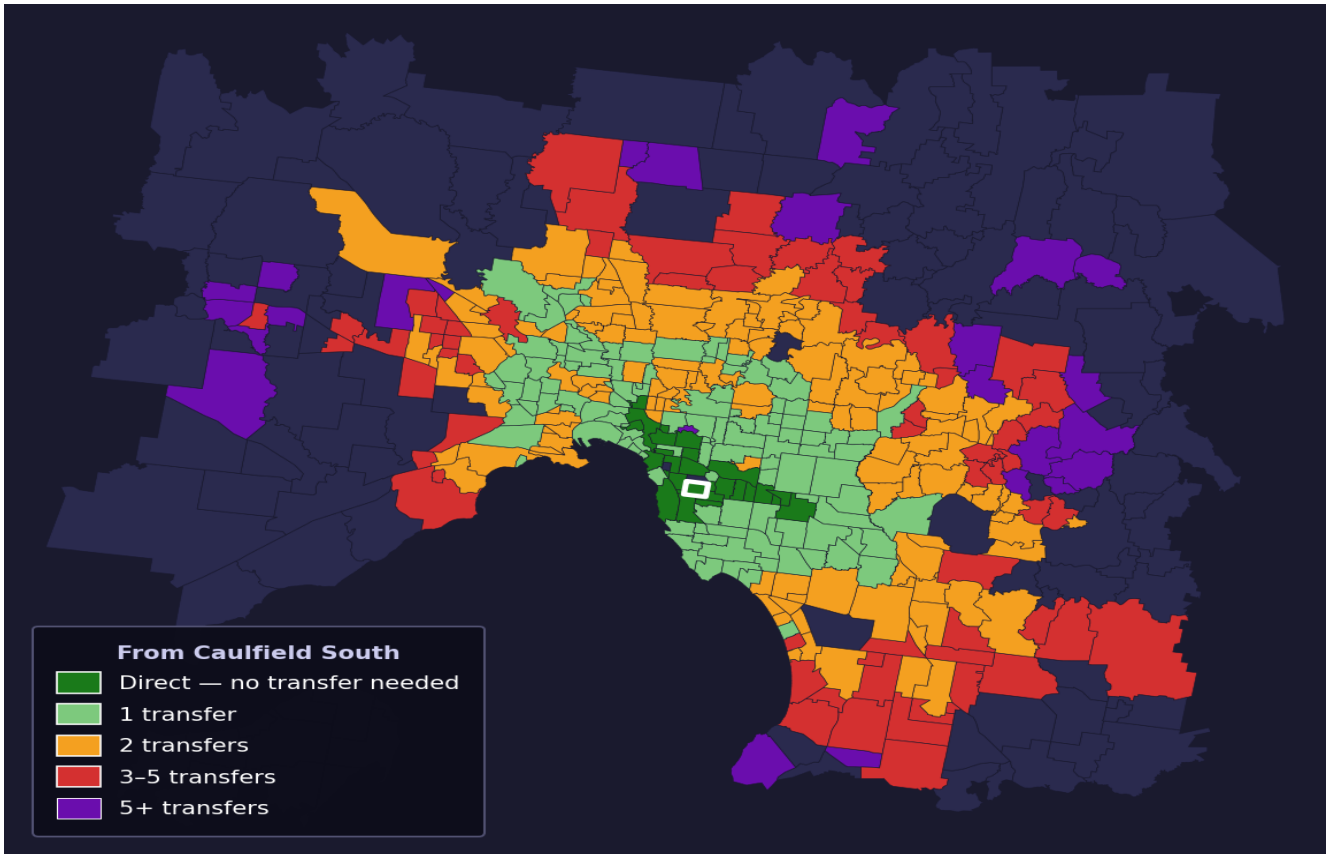

# Caulfield South

Rank #188 of 450 suburbs

<b>Composite</b> <b>66</b> /100	<b>Journey Quality</b> <b>69</b> /100	<b>Cost Efficiency</b> <b>47</b> /100	<b>Connectivity</b> <b>77</b> /100
------------------------------------	--	--	---------------------------------------

Direct (0 transfers)	27 of 450
1 transfer	115 of 450
2 transfers	132 of 450
3-5 transfers	66 of 450
5+ transfers	109 of 450

Destination	Time	Single Trip	Weekly
Melbourne CBD	55 min	\$5.00	\$50.04/wk
Frankston	85 min	\$4.96	\$49.60/wk
Melbourne Airport	126 min	\$6.63	
Box Hill	77 min	\$5.21	\$52.06/wk
Dandenong	85 min	\$5.47	\$52.56/wk