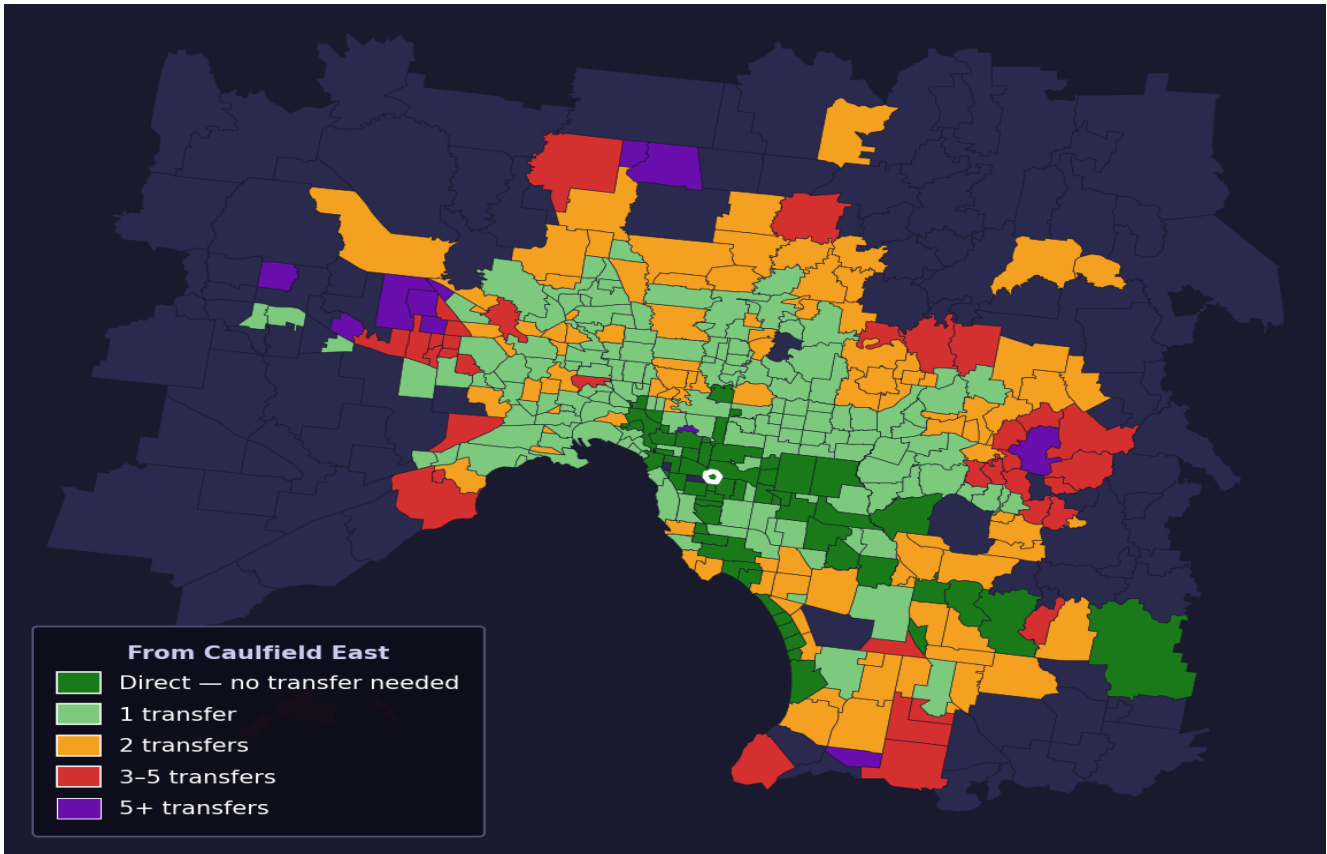

Caulfield East

Rank #38 of 450 suburbs

Composite 73 /100	Journey Quality 86 /100	Cost Efficiency 32 /100	Connectivity 88 /100
------------------------------------	--	--	---------------------------------------

Direct (0 transfers)	58 of 450
1 transfer	155 of 450
2 transfers	101 of 450
3-5 transfers	39 of 450
5+ transfers	96 of 450

Destination	Time	Single Trip	Weekly
Melbourne CBD	33 min	\$3.81	\$38.14/wk
Frankston	55 min	\$4.34	\$43.40/wk
Melbourne Airport	91 min	\$5.91	
Box Hill	83 min	\$6.02	\$56.22/wk
Dandenong	54 min	\$4.53	\$45.26/wk