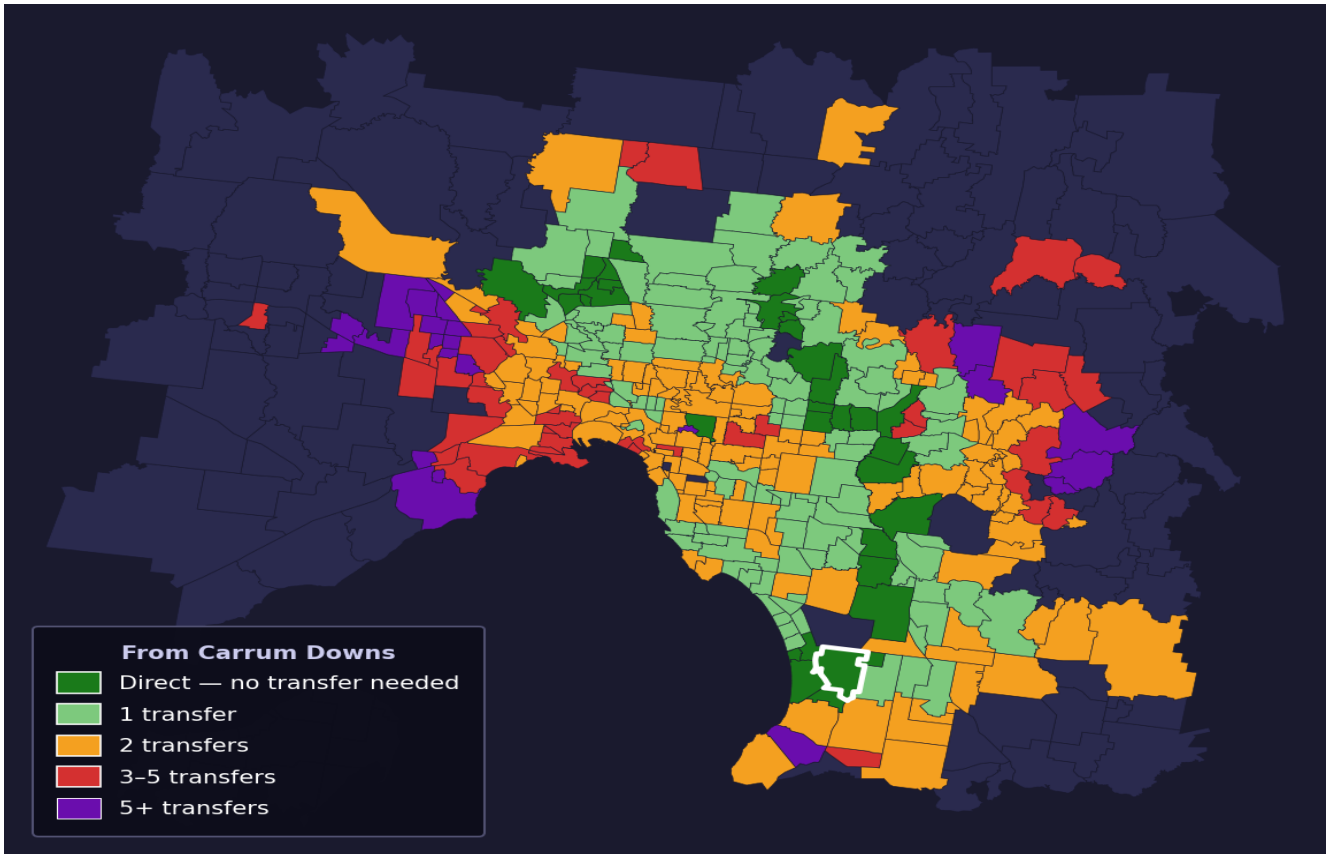

# Carrum Downs

Rank #283 of 450 suburbs

<b>Composite</b> <b>57</b> / <sub>100</sub>	<b>Journey Quality</b> <b>39</b> / <sub>100</sub>	<b>Cost Efficiency</b> <b>65</b> / <sub>100</sub>	<b>Connectivity</b> <b>79</b> / <sub>100</sub>
--	--	--	---

Direct (0 transfers)	32 of 450
1 transfer	123 of 450
2 transfers	135 of 450
3-5 transfers	47 of 450
5+ transfers	112 of 450

Destination	Time	Single Trip	Weekly
Melbourne CBD	96 min	\$6.93	\$57.00/wk
Frankston	23 min	\$4.03	\$40.30/wk
Melbourne Airport	149 min	\$8.96	
Box Hill	122 min	\$8.69	\$57.00/wk
Dandenong	34 min	\$4.03	\$40.30/wk