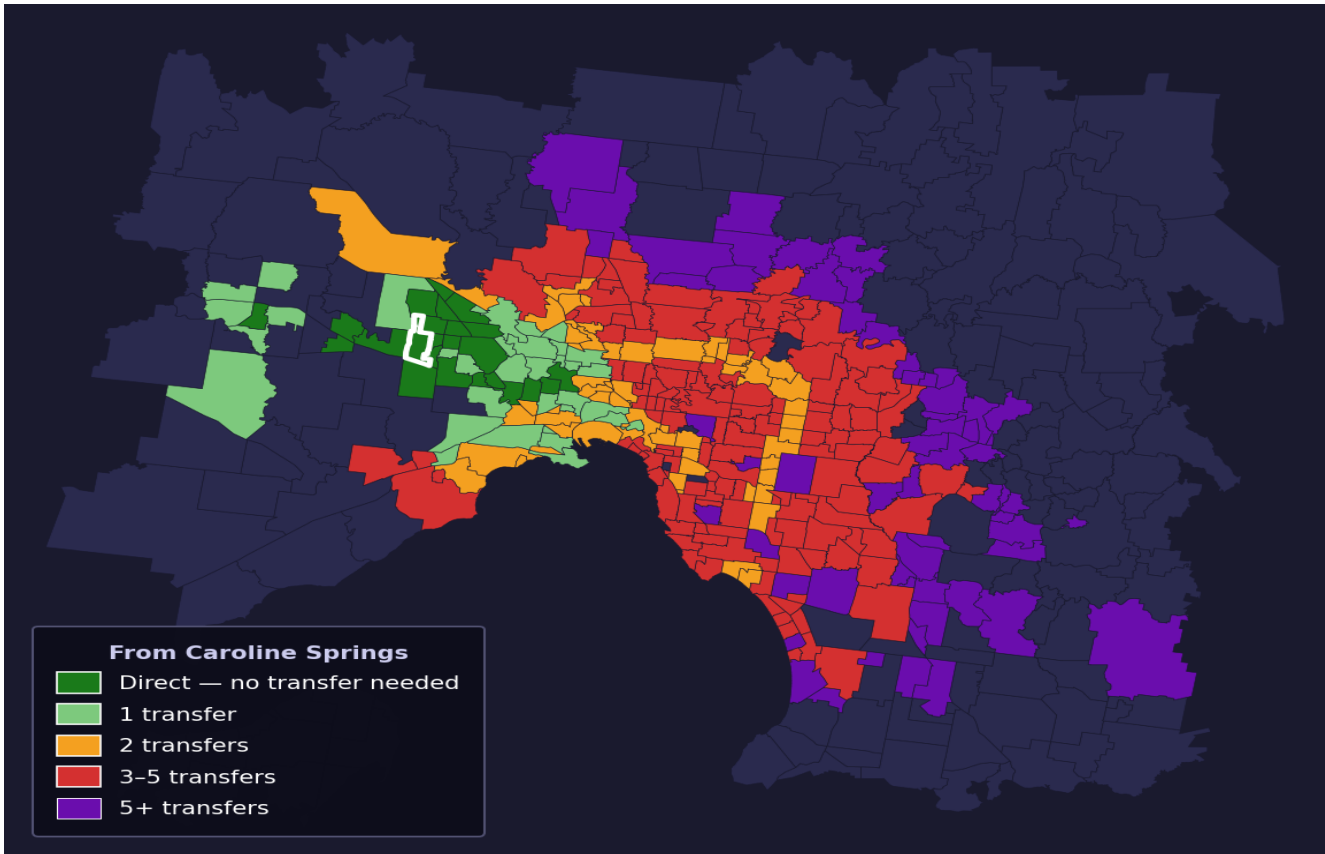

# Caroline Springs

Rank #369 of 450 suburbs

<b>Composite</b> <b>49</b> /100	<b>Journey Quality</b> <b>40</b> /100	<b>Cost Efficiency</b> <b>65</b> /100	<b>Connectivity</b> <b>50</b> /100
------------------------------------	--	--	---------------------------------------

Direct (0 transfers)	23 of 450
1 transfer	35 of 450
2 transfers	59 of 450
3-5 transfers	146 of 450
5+ transfers	186 of 450

Destination	Time	Single Trip	Weekly
Melbourne CBD	94 min	\$6.20	\$57.00/wk
Frankston	166 min	\$9.88	\$57.00/wk
Melbourne Airport	95 min	\$6.06	
Box Hill	116 min	\$7.55	\$57.00/wk
Dandenong	146 min	\$8.43	\$57.00/wk