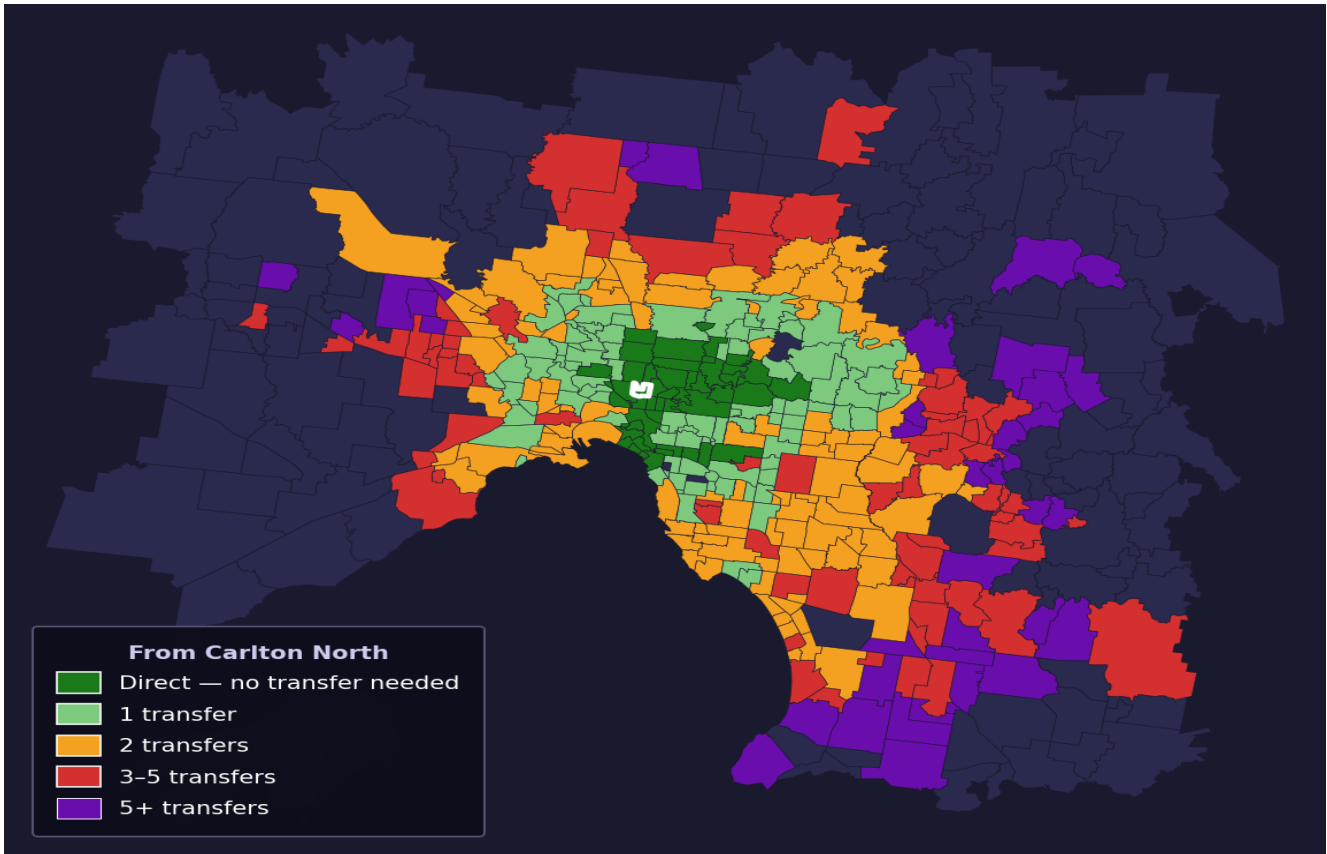

Carlton North

Rank #126 of 450 suburbs

Composite 70 _{/100}	Journey Quality 93 _{/100}	Cost Efficiency 23 _{/100}	Connectivity 72 _{/100}
---	---	---	--

Direct (0 transfers)	46 of 450
1 transfer	90 of 450
2 transfers	106 of 450
3-5 transfers	71 of 450
5+ transfers	136 of 450

Destination	Time	Single Trip	Weekly
Melbourne CBD	23 min	\$2.97	\$29.74/wk
Frankston	103 min	\$6.76	\$57.00/wk
Melbourne Airport	101 min	\$5.77	
Box Hill	77 min	\$5.01	\$50.10/wk
Dandenong	85 min	\$5.31	\$53.14/wk