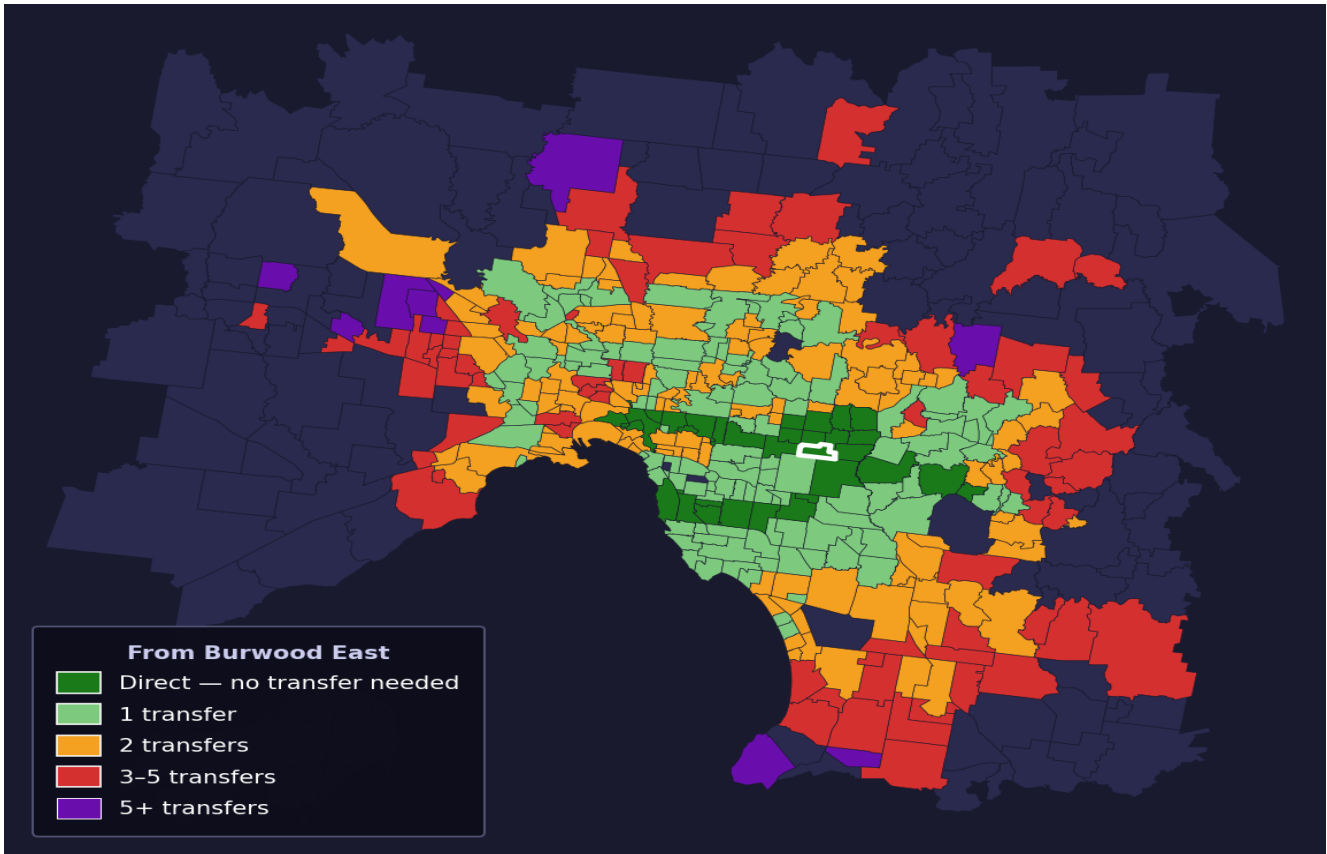

Burwood East

Rank #144 of 450 suburbs

Composite 69 /100	Journey Quality 68 /100	Cost Efficiency 58 /100	Connectivity 78 /100
------------------------------------	--	--	---------------------------------------

Direct (0 transfers)	33 of 450
1 transfer	120 of 450
2 transfers	126 of 450
3-5 transfers	69 of 450
5+ transfers	101 of 450

Destination	Time	Single Trip	Weekly
Melbourne CBD	56 min	\$4.03	\$40.30/wk
Frankston	120 min	\$7.51	\$57.00/wk
Melbourne Airport	131 min	\$7.42	
Box Hill	46 min	\$4.28	\$42.80/wk
Dandenong	87 min	\$5.37	\$53.70/wk