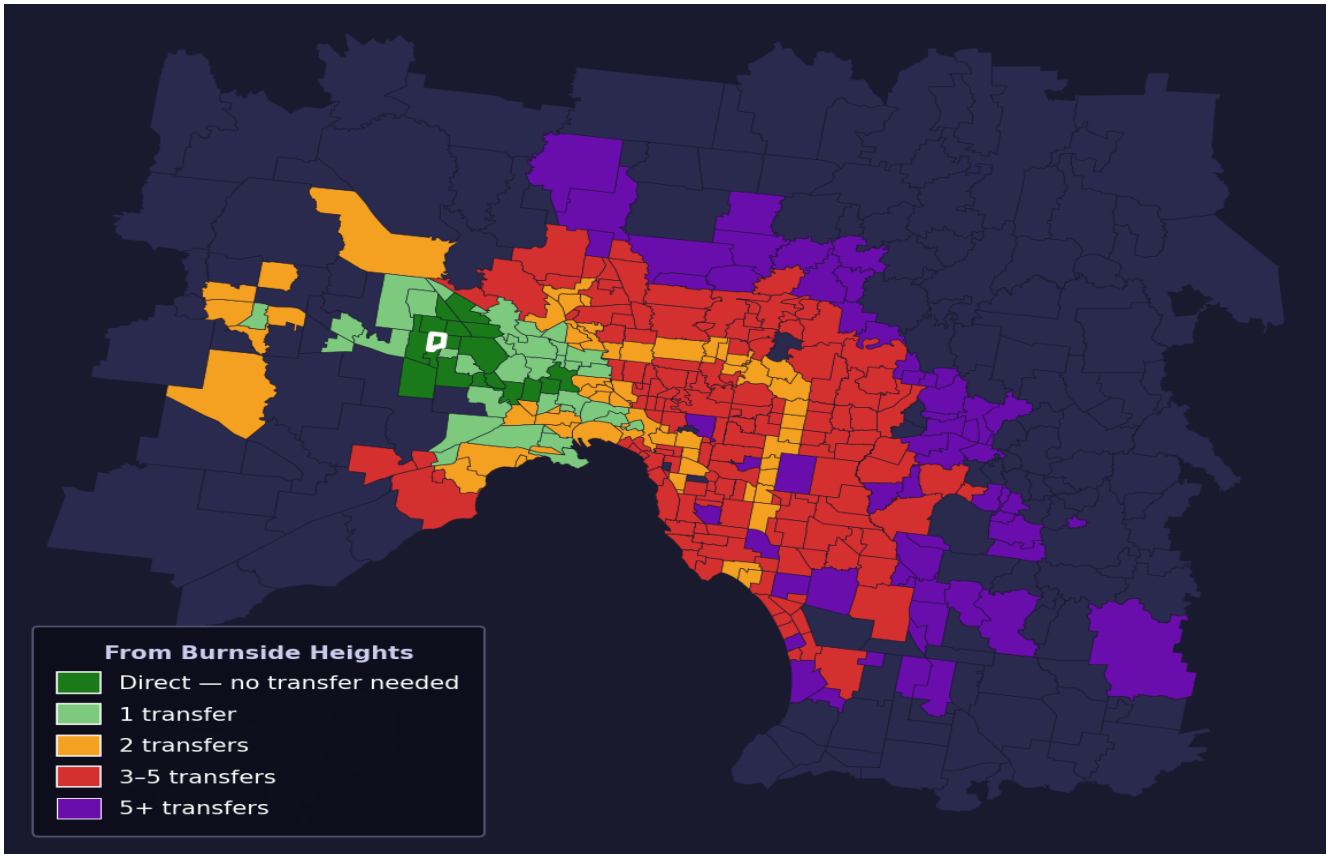

Burnside Heights

Rank #364 of 450 suburbs

Composite 49 _{/100}	Journey Quality 41 _{/100}	Cost Efficiency 64 _{/100}	Connectivity 49 _{/100}
---	---	---	--

Direct (0 transfers)	17 of 450
1 transfer	35 of 450
2 transfers	64 of 450
3-5 transfers	147 of 450
5+ transfers	186 of 450

Destination	Time	Single Trip	Weekly
Melbourne CBD	92 min	\$6.17	\$57.00/wk
Frankston	169 min	\$10.08	\$57.00/wk
Melbourne Airport	93 min	\$6.06	
Box Hill	118 min	\$7.60	\$57.00/wk
Dandenong	146 min	\$8.78	\$57.00/wk