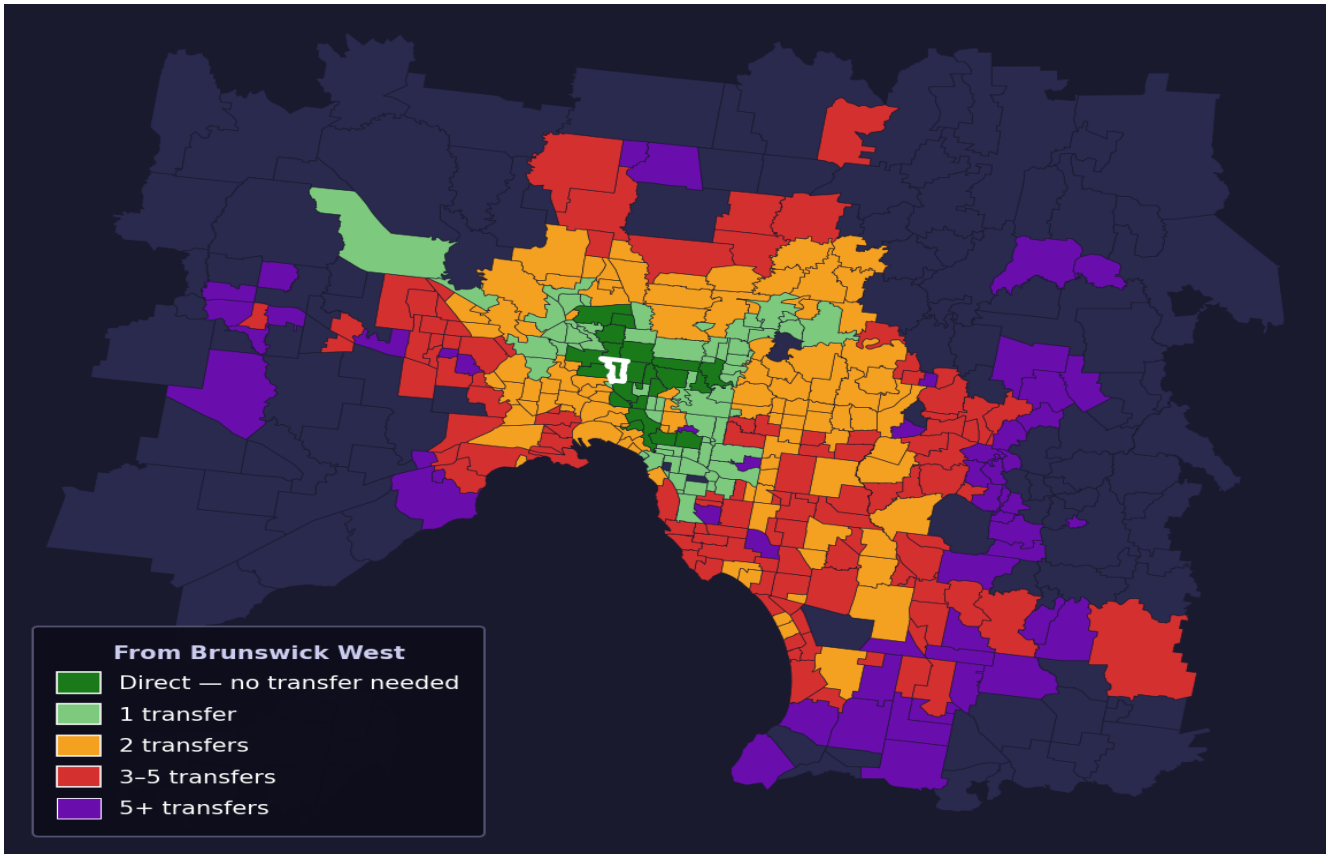

Brunswick West

Rank #153 of 450 suburbs

Composite 68 /100	Journey Quality 84 /100	Cost Efficiency 48 /100	Connectivity 62 /100
------------------------------------	--	--	---------------------------------------

Direct (0 transfers)	22 of 450
1 transfer	63 of 450
2 transfers	103 of 450
3-5 transfers	111 of 450
5+ transfers	150 of 450

Destination	Time	Single Trip	Weekly
Melbourne CBD	36 min	\$3.14	\$31.40/wk
Frankston	114 min	\$7.13	\$57.00/wk
Melbourne Airport	88 min	\$5.37	
Box Hill	106 min	\$5.68	\$56.80/wk
Dandenong	102 min	\$6.51	\$57.00/wk