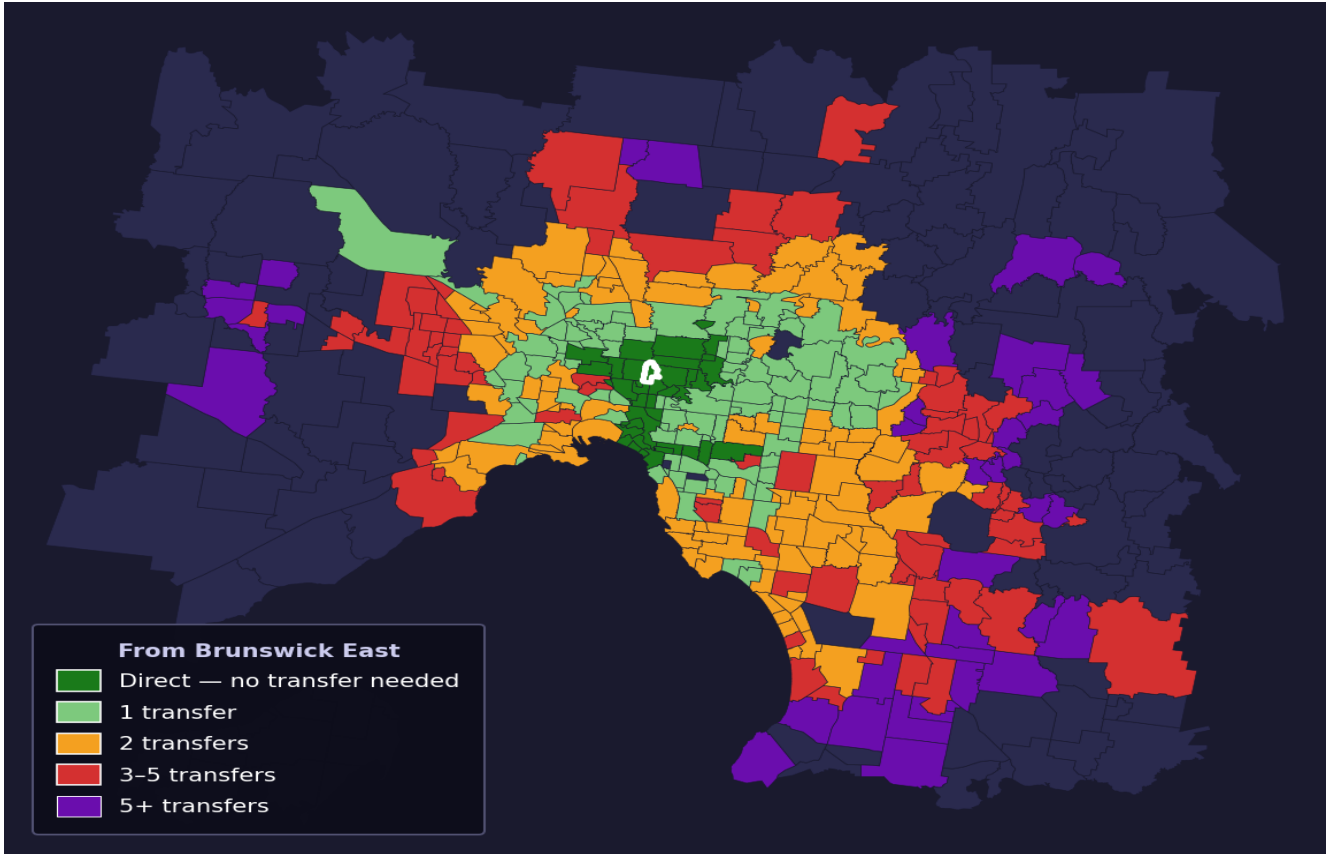

# Brunswick East

Rank #109 of 450 suburbs

<b>Composite</b> <b>70</b> <sub>/100</sub>	<b>Journey Quality</b> <b>90</b> <sub>/100</sub>	<b>Cost Efficiency</b> <b>34</b> <sub>/100</sub>	<b>Connectivity</b> <b>72</b> <sub>/100</sub>
-----------------------------------------------	-----------------------------------------------------	-----------------------------------------------------	--------------------------------------------------

Direct (0 transfers)	36 of 450
1 transfer	98 of 450
2 transfers	107 of 450
3-5 transfers	77 of 450
5+ transfers	131 of 450

Destination	Time	Single Trip	Weekly
Melbourne CBD	28 min	\$3.14	\$31.40/wk
Frankston	124 min	\$7.70	\$57.00/wk
Melbourne Airport	124 min	\$6.32	
Box Hill	91 min	\$5.17	\$51.70/wk
Dandenong	110 min	\$7.42	\$57.00/wk