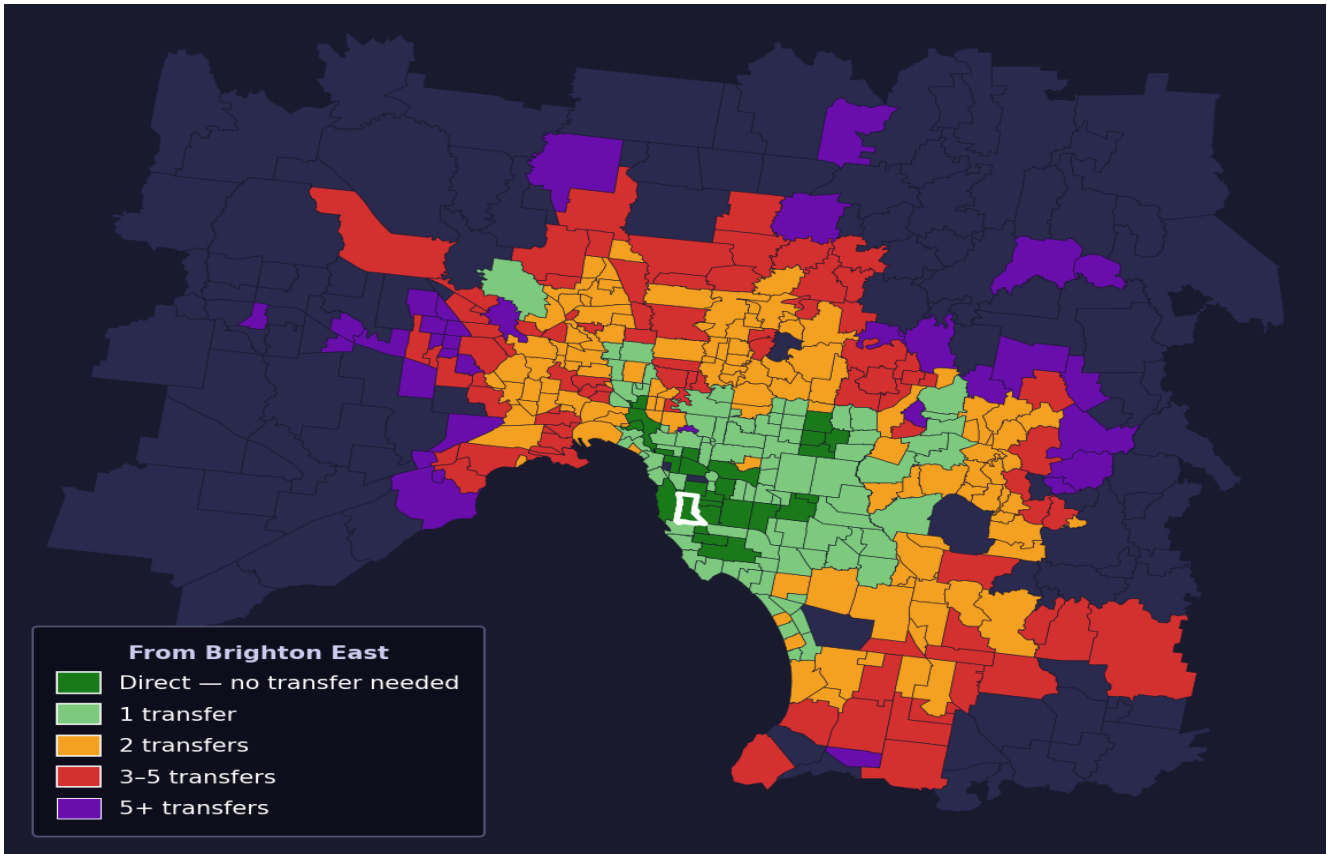

Brighton East

Rank #216 of 450 suburbs

Composite 62 /100	Journey Quality 64 /100	Cost Efficiency 51 /100	Connectivity 69 /100
------------------------------------	--	--	---------------------------------------

Direct (0 transfers)	26 of 450
1 transfer	87 of 450
2 transfers	120 of 450
3-5 transfers	87 of 450
5+ transfers	129 of 450

Destination	Time	Single Trip	Weekly
Melbourne CBD	62 min	\$5.17	\$51.70/wk
Frankston	93 min	\$5.46	\$54.04/wk
Melbourne Airport	133 min	\$6.62	
Box Hill	82 min	\$5.31	\$53.10/wk
Dandenong	87 min	\$5.79	\$57.00/wk