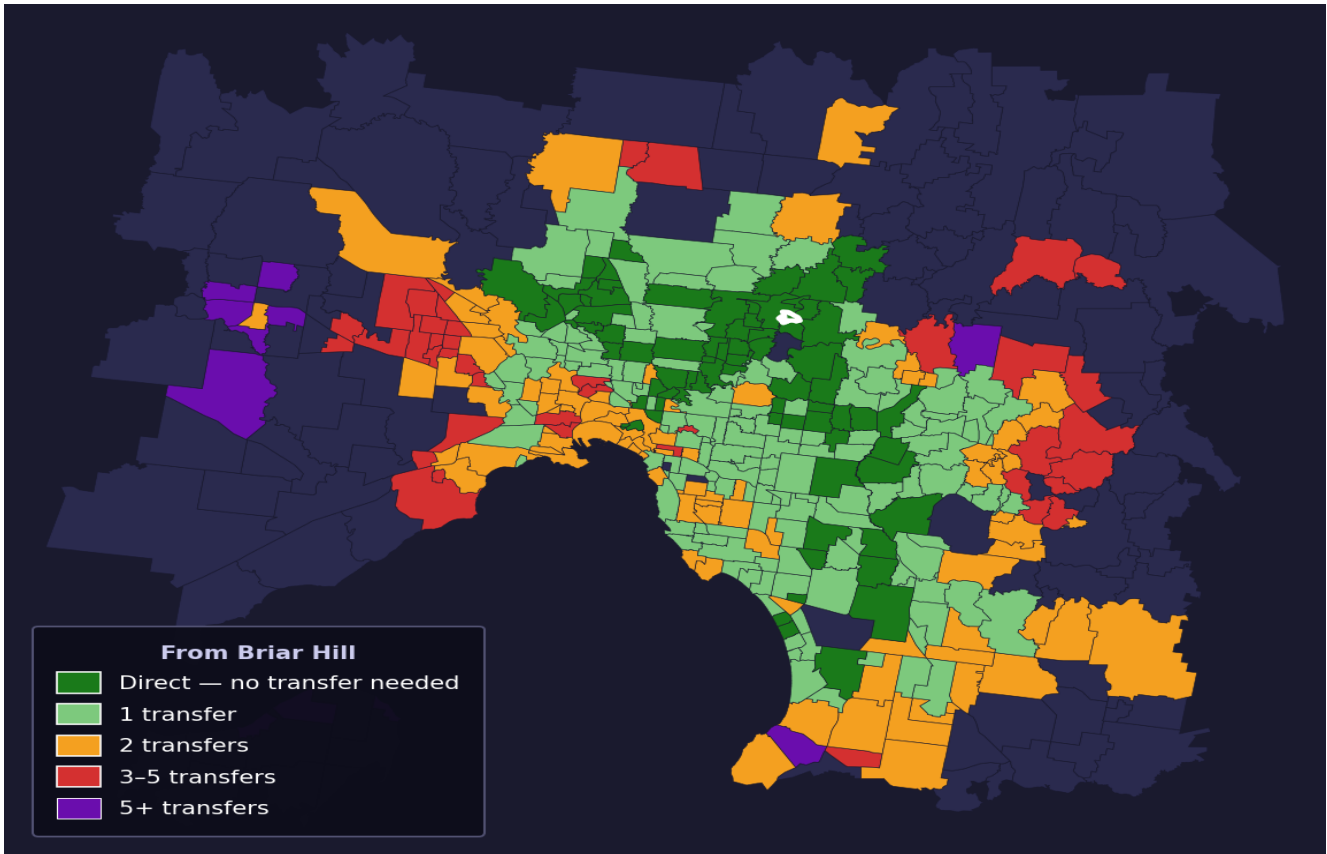

Briar Hill

Rank #173 of 450 suburbs

Composite 67 _{/100}	Journey Quality 54 _{/100}	Cost Efficiency 61 _{/100}	Connectivity 91 _{/100}
---	---	---	--

Direct (0 transfers)	75 of 450
1 transfer	152 of 450
2 transfers	90 of 450
3-5 transfers	41 of 450
5+ transfers	91 of 450

Destination	Time	Single Trip	Weekly
Melbourne CBD	75 min	\$5.04	\$49.44/wk
Frankston	145 min	\$6.56	\$54.88/wk
Melbourne Airport	118 min	\$6.04	
Box Hill	86 min	\$6.24	\$57.00/wk
Dandenong	122 min	\$6.68	\$54.88/wk