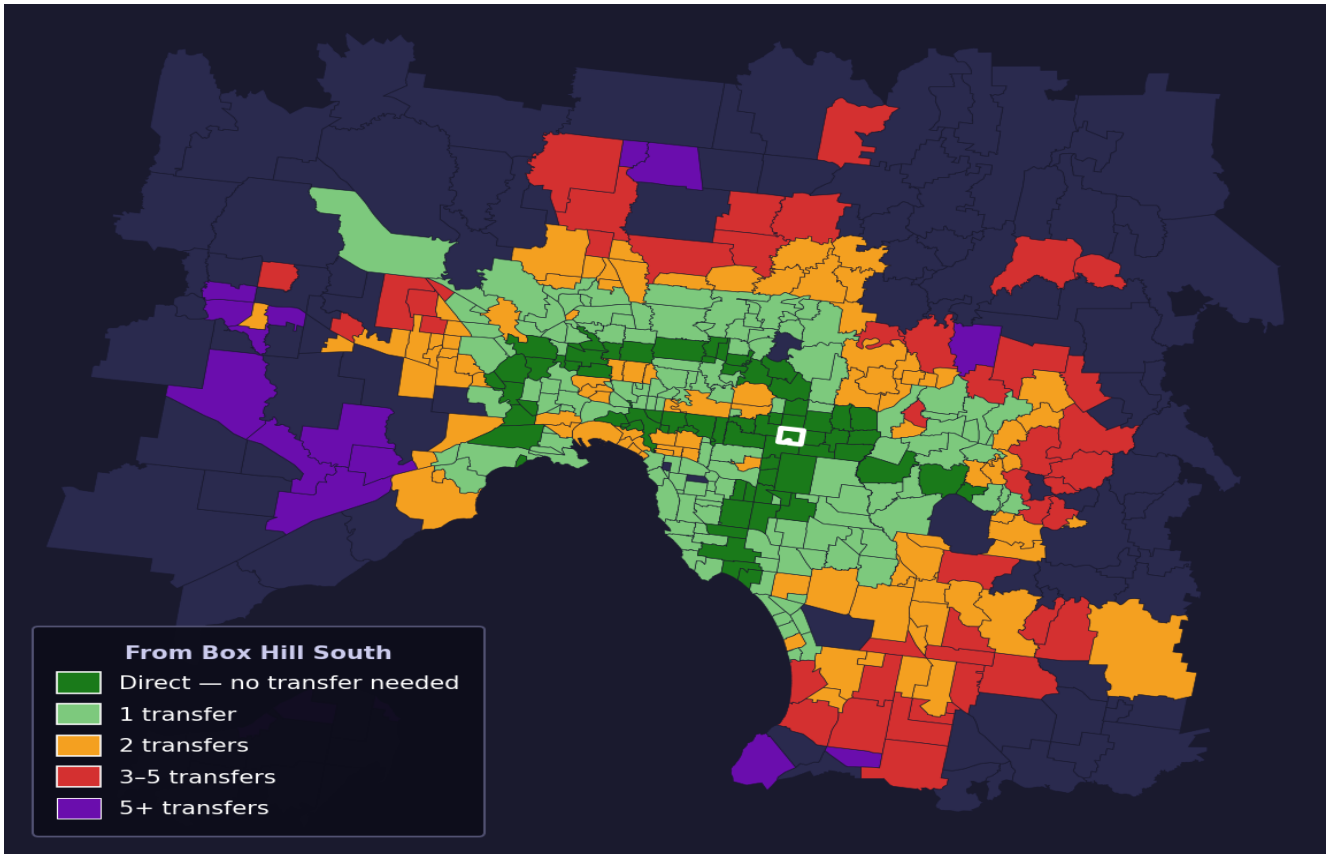

Box Hill South

Rank #71 of 450 suburbs

Composite 72 _{/100}	Journey Quality 67 _{/100}	Cost Efficiency 59 _{/100}	Connectivity 89 _{/100}
---	---	---	--

Direct (0 transfers)	68 of 450
1 transfer	146 of 450
2 transfers	96 of 450
3-5 transfers	45 of 450
5+ transfers	94 of 450

Destination	Time	Single Trip	Weekly
Melbourne CBD	58 min	\$4.04	\$40.38/wk
Frankston	110 min	\$6.72	\$57.00/wk
Melbourne Airport	126 min	\$6.67	
Box Hill	34 min	\$3.03	\$30.33/wk
Dandenong	87 min	\$5.99	\$57.00/wk