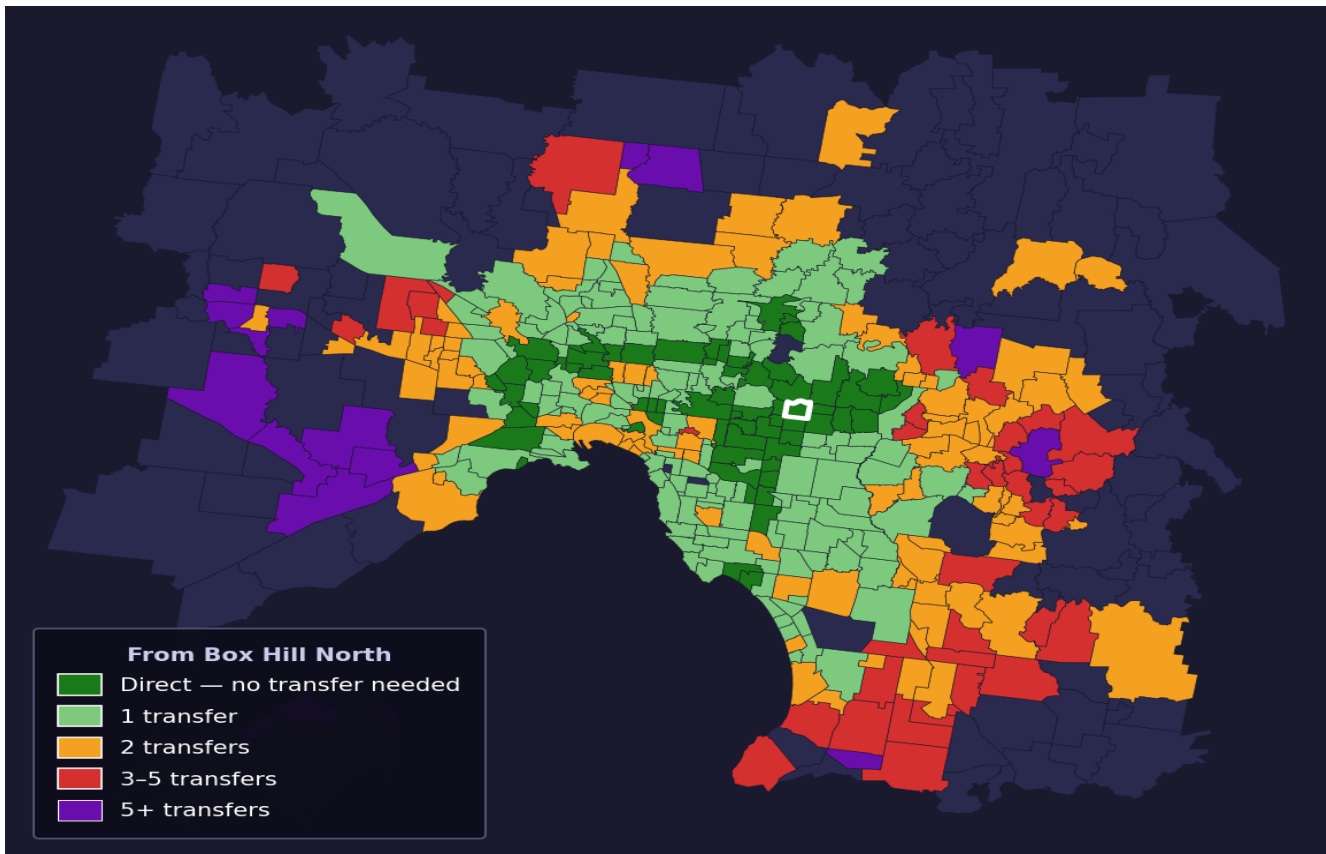

Box Hill North

Rank #137 of 450 suburbs

Composite 69 /100	Journey Quality 59 /100	Cost Efficiency 62 /100	Connectivity 90 /100
------------------------------------	------------------------------------------	------------------------------------------	---------------------------------------

Direct (0 transfers)	64 of 450
1 transfer	157 of 450
2 transfers	95 of 450
3-5 transfers	39 of 450
5+ transfers	94 of 450

Destination	Time	Single Trip	Weekly
Melbourne CBD	69 min	\$4.46	\$44.60/wk
Frankston	113 min	\$6.67	\$57.00/wk
Melbourne Airport	132 min	\$7.33	
Box Hill	17 min	\$2.31	\$23.10/wk
Dandenong	118 min	\$7.01	\$55.94/wk