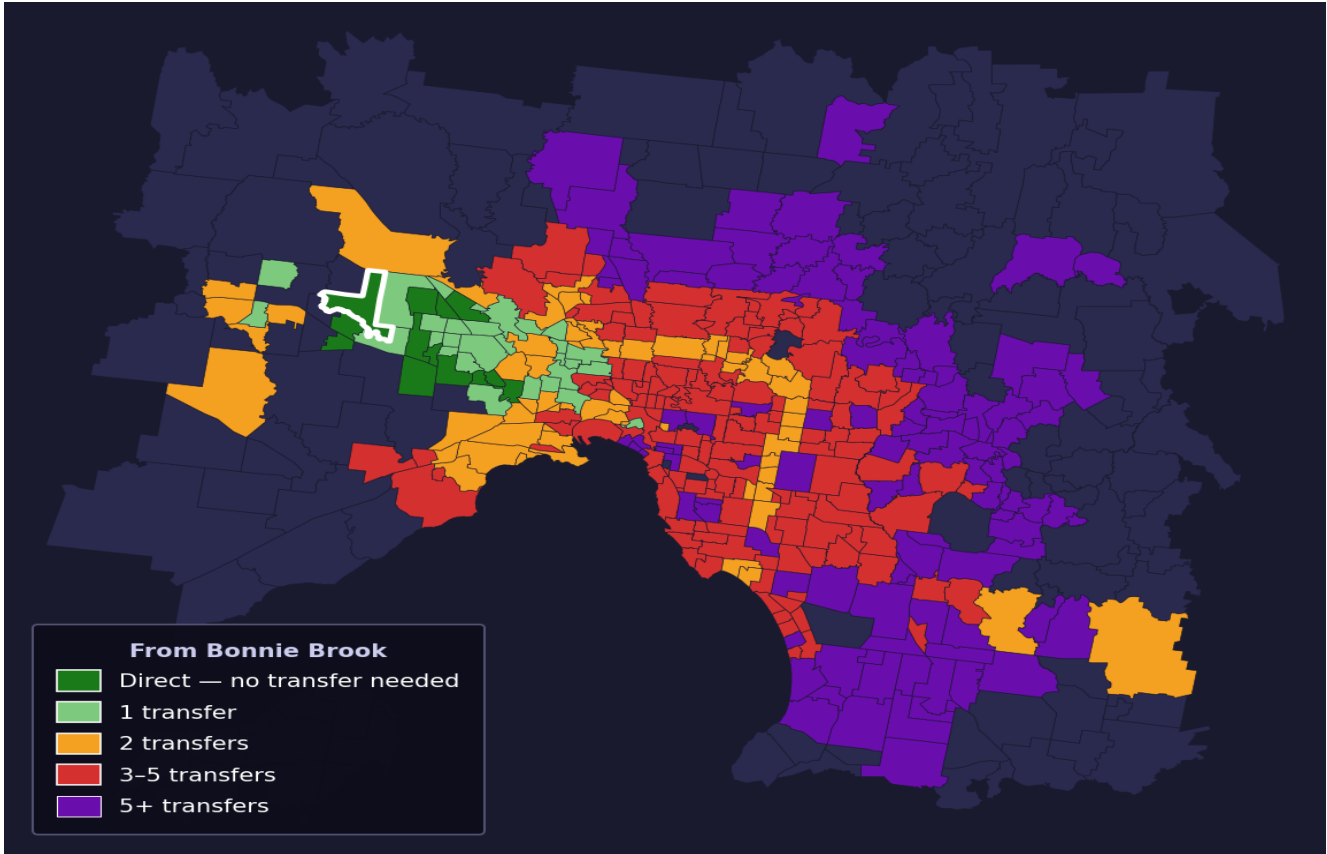

Bonnie Brook

Rank #340 of 450 suburbs

Composite 52 /100	Journey Quality 48 /100	Cost Efficiency 64 /100	Connectivity 48 /100
------------------------------------	--	--	---------------------------------------

Direct (0 transfers)	12 of 450
1 transfer	29 of 450
2 transfers	62 of 450
3-5 transfers	144 of 450
5+ transfers	202 of 450

Destination	Time	Single Trip	Weekly
Melbourne CBD	83 min	\$5.20	\$51.41/wk
Frankston	156 min	\$8.94	\$57.00/wk
Melbourne Airport	98 min	\$5.88	
Box Hill	110 min	\$6.48	\$57.00/wk
Dandenong	139 min	\$7.85	\$57.00/wk