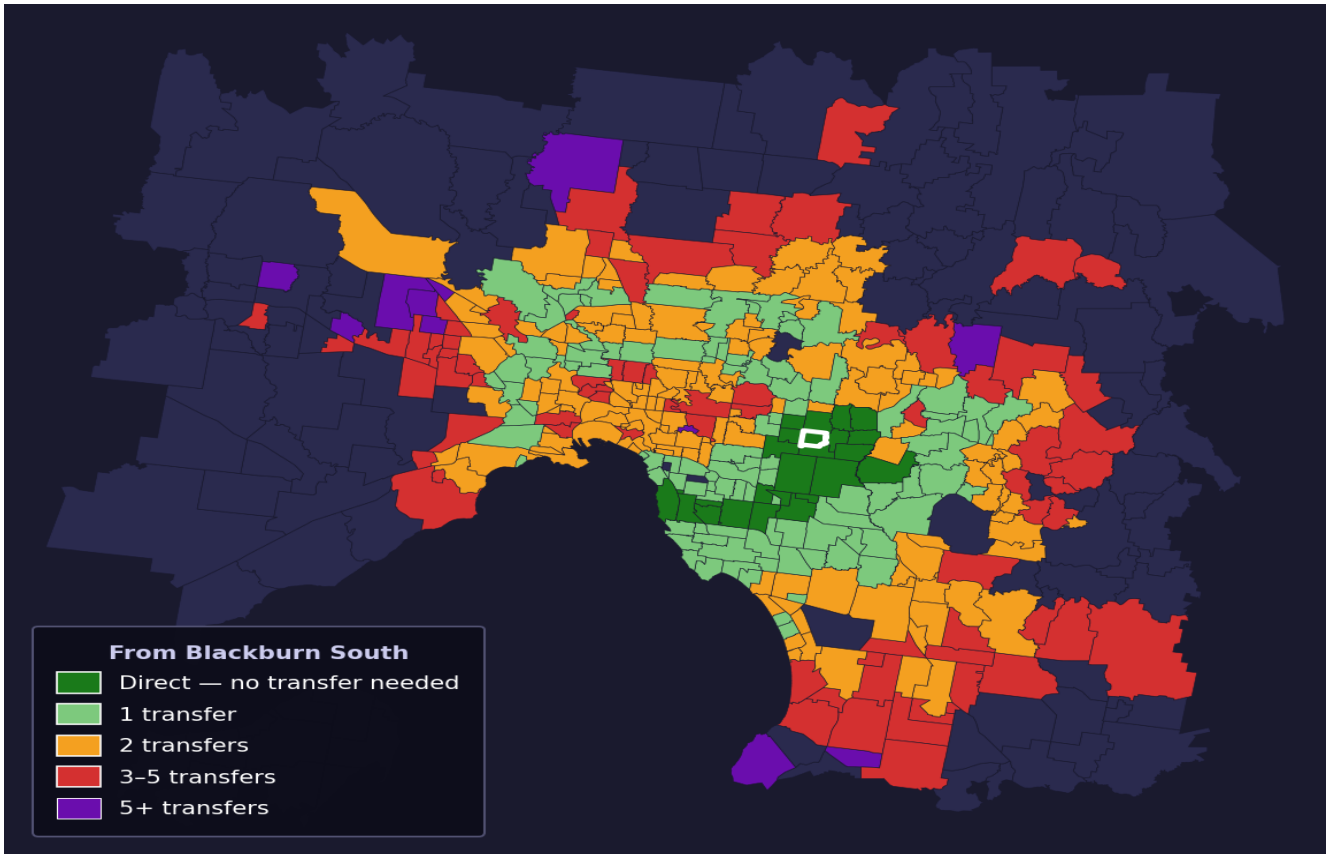

# Blackburn South

Rank #213 of 450 suburbs

<b>Composite</b> <b>63</b> /100	<b>Journey Quality</b> <b>54</b> /100	<b>Cost Efficiency</b> <b>64</b> /100	<b>Connectivity</b> <b>75</b> /100
------------------------------------	--	--	---------------------------------------

Direct (0 transfers)	24 of 450
1 transfer	104 of 450
2 transfers	143 of 450
3-5 transfers	76 of 450
5+ transfers	102 of 450

Destination	Time	Single Trip	Weekly
Melbourne CBD	76 min	\$5.13	<b>\$46.98/wk</b>
Frankston	132 min	\$7.32	<b>\$57.00/wk</b>
Melbourne Airport	143 min	\$7.70	
Box Hill	46 min	\$3.90	<b>\$39.04/wk</b>
Dandenong	104 min	\$5.66	<b>\$54.98/wk</b>