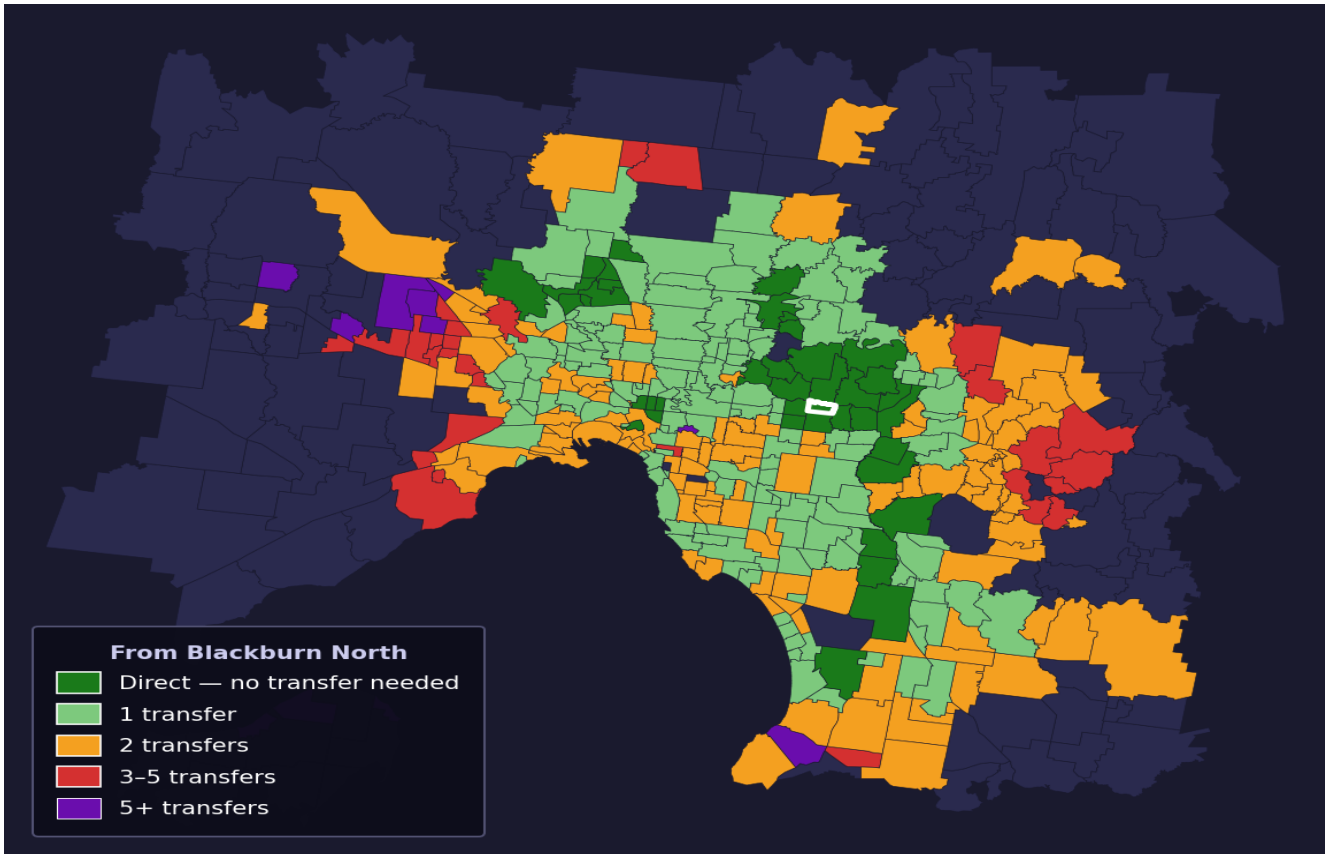

Blackburn North

Rank #125 of 450 suburbs

Composite 70 /100	Journey Quality 66 /100	Cost Efficiency 56 /100	Connectivity 86 /100
------------------------------------	--	--	---------------------------------------

Direct (0 transfers)	40 of 450
1 transfer	160 of 450
2 transfers	124 of 450
3-5 transfers	29 of 450
5+ transfers	96 of 450

Destination	Time	Single Trip	Weekly
Melbourne CBD	59 min	\$4.44	\$44.44/wk
Frankston	122 min	\$6.12	\$49.26/wk
Melbourne Airport	127 min	\$7.00	
Box Hill	25 min	\$3.18	\$31.80/wk
Dandenong	92 min	\$4.38	\$43.82/wk