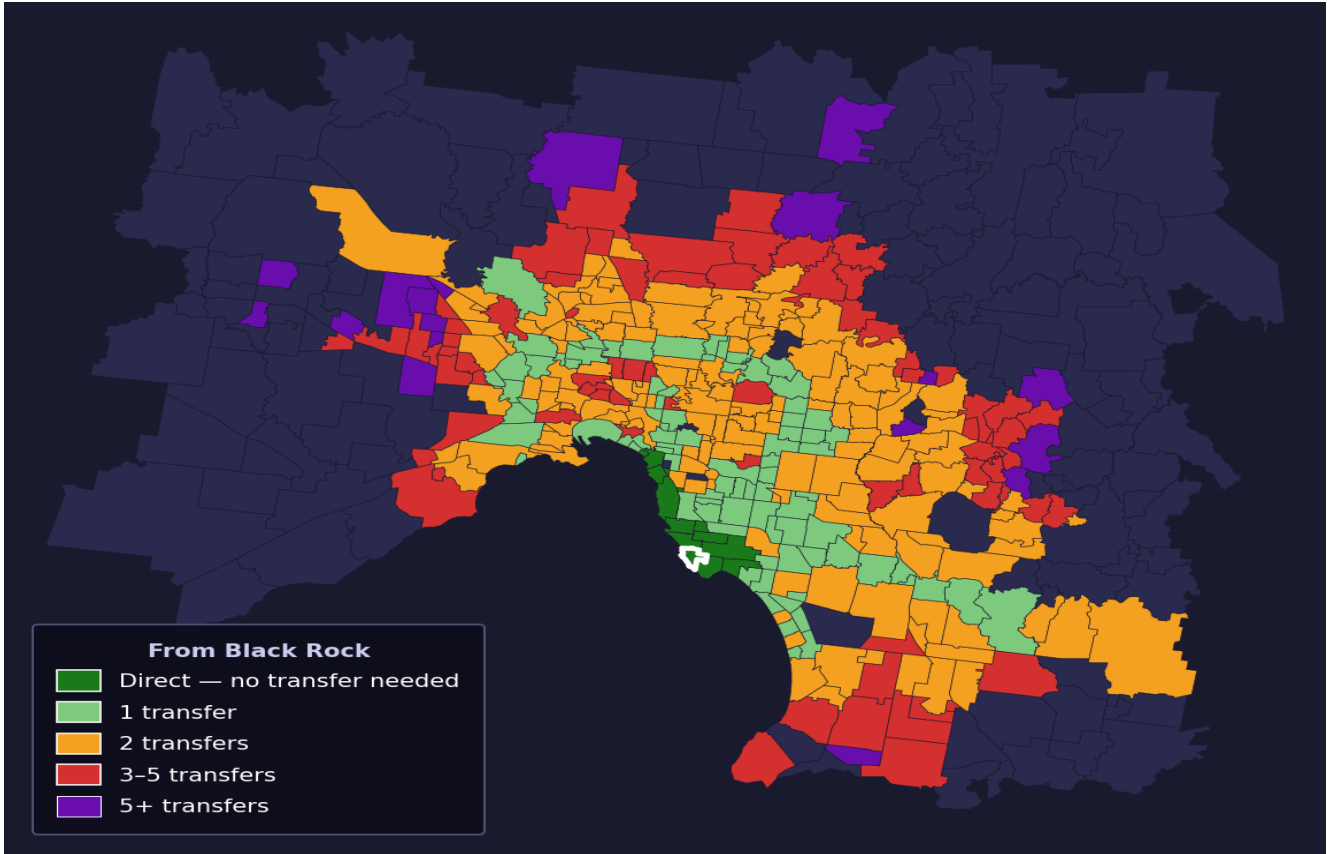

Black Rock

Rank #270 of 450 suburbs

Composite 58 /100	Journey Quality 50 /100	Cost Efficiency 62 /100	Connectivity 69 /100
------------------------------------	--	--	---------------------------------------

Direct (0 transfers)	13 of 450
1 transfer	86 of 450
2 transfers	155 of 450
3-5 transfers	74 of 450
5+ transfers	121 of 450

Destination	Time	Single Trip	Weekly
Melbourne CBD	81 min	\$5.39	\$53.08/wk
Frankston	75 min	\$5.48	\$54.80/wk
Melbourne Airport	133 min	\$7.20	
Box Hill	135 min	\$9.23	\$57.00/wk
Dandenong	110 min	\$7.24	\$57.00/wk